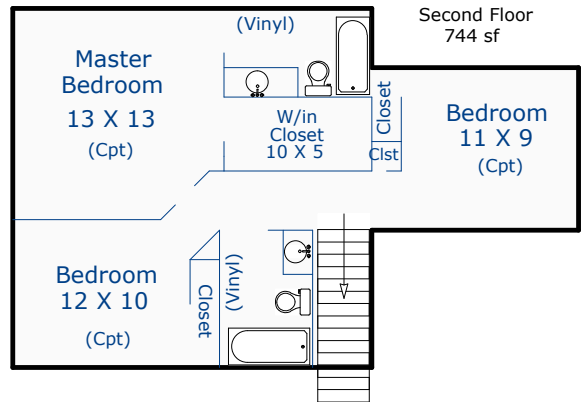

884 Kaitlyn Cir
 Loveland, CO 80537

Total Sq. Ft: 2662
 Total finished Sq. Ft: 1703
 Finished sf without basement: 1703
 Basement Sq. Ft: 959
 Basement finish: 0

Agent: Catherine Rogers

Nancy Henry
 Certified Residential Appraiser
 8/7/20

*Scope of work included