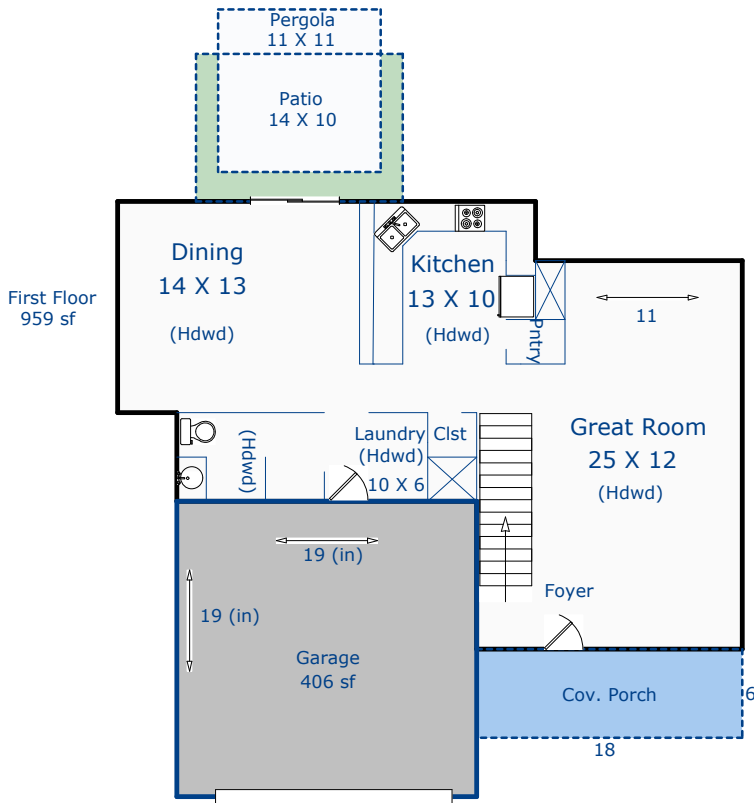

884 Kaitlyn Cir
 Loveland, CO 80537

Total Sq. Ft: 2662
 Total finished Sq. Ft: 1703
 Finished sf without basement: 1703
 Basement Sq. Ft: 959
 Basement finish: 0

Agent: Catherine Rogers

Nancy Henry
 Certified Residential Appraiser
 8/7/20

*Scope of work included