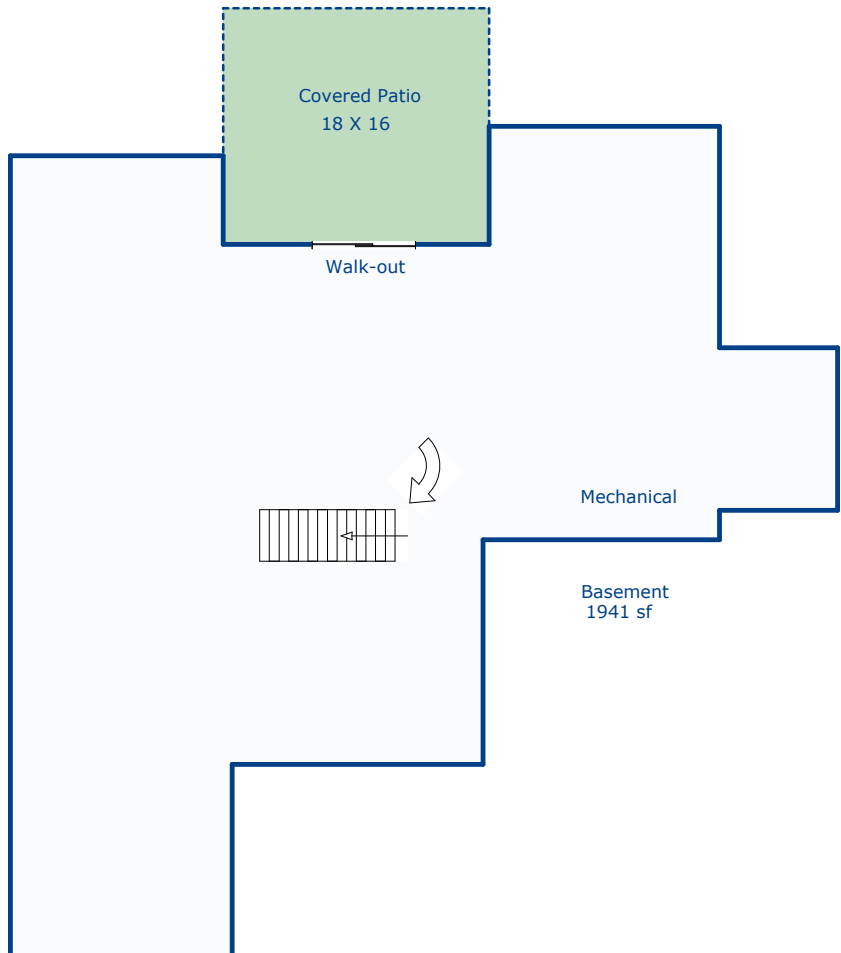

Total Sq. Ft: 3897  
Total finished Sq. Ft: 1956  
Total sf without basement: 1956  
Basement Sq. Ft: 1941  
Basement finish: 0

Agent: Catherine Rogers

Nancy Henry  
7/14/20  
Certified Residential Appraiser

\*Scope of work included