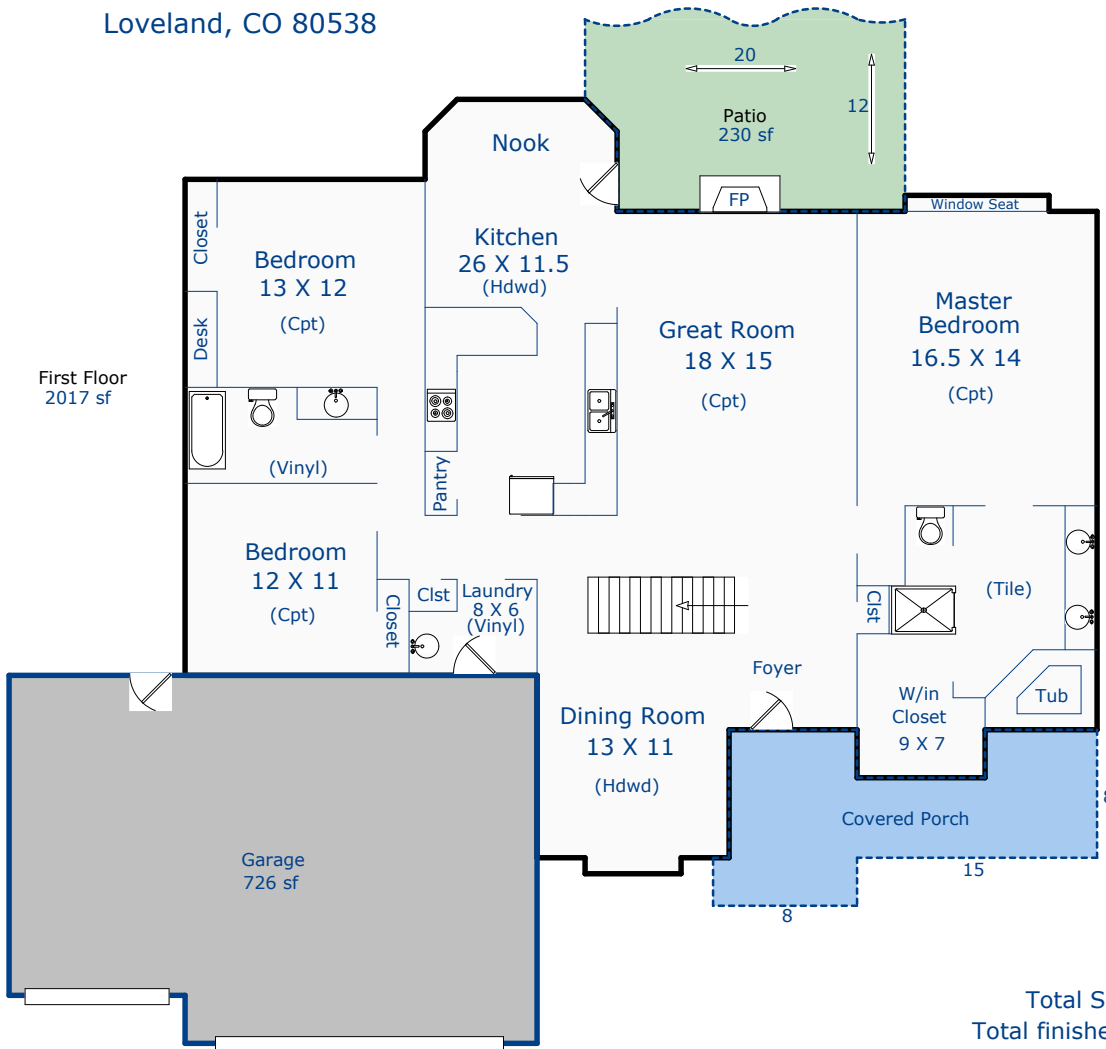

1961 Pikes Peak Dr
 Loveland, CO 80538

Total Sq. Ft: 4019
 Total finished Sq. Ft: 3218
 Finished sf without basement: 2017
 Basement Sq. Ft: 2002
 Basement finish: 1201 (60%)

Agent: Catherine Rogers
 Nancy Henry
 Certified Residential Appraiser
 7/17/20

*Scope of work included