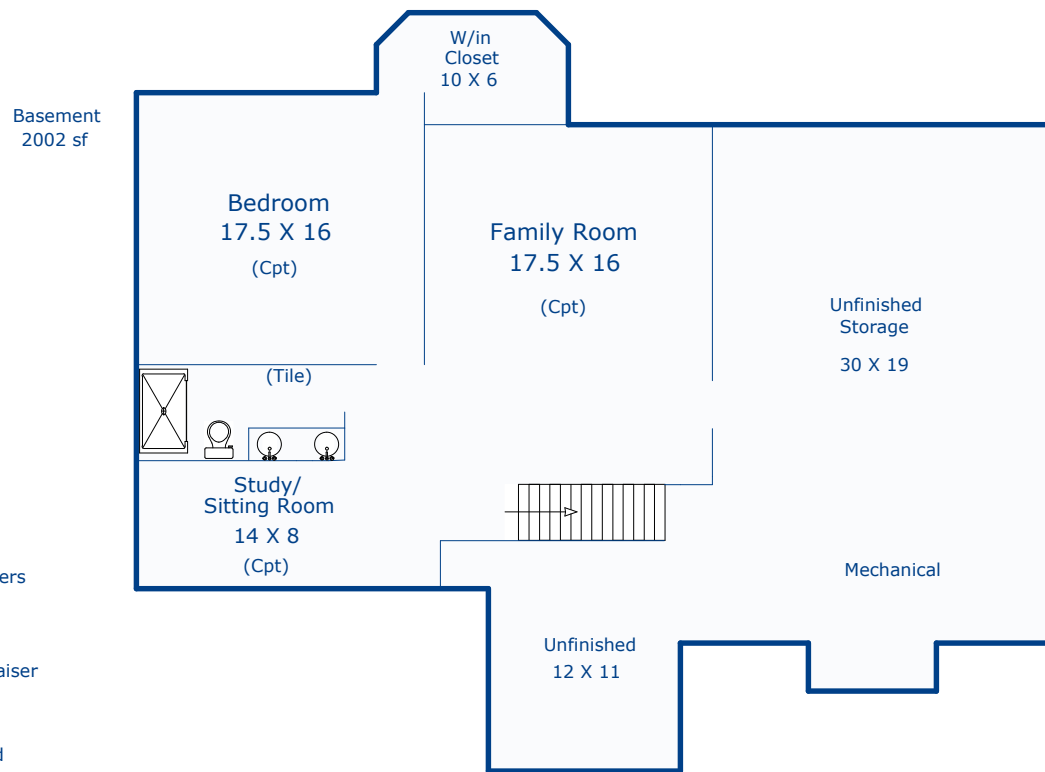

1961 Pikes Peak Dr
 Loveland, CO 80538

Total Sq. Ft: 4019
 Total finished Sq. Ft: 3218
 Finished sf without basement: 2017
 Basement Sq. Ft: 2002
 Basement finish: 1201 (60%)

Agent: Catherine Rogers
 Nancy Henry
 Certified Residential Appraiser
 7/17/20

*Scope of work included