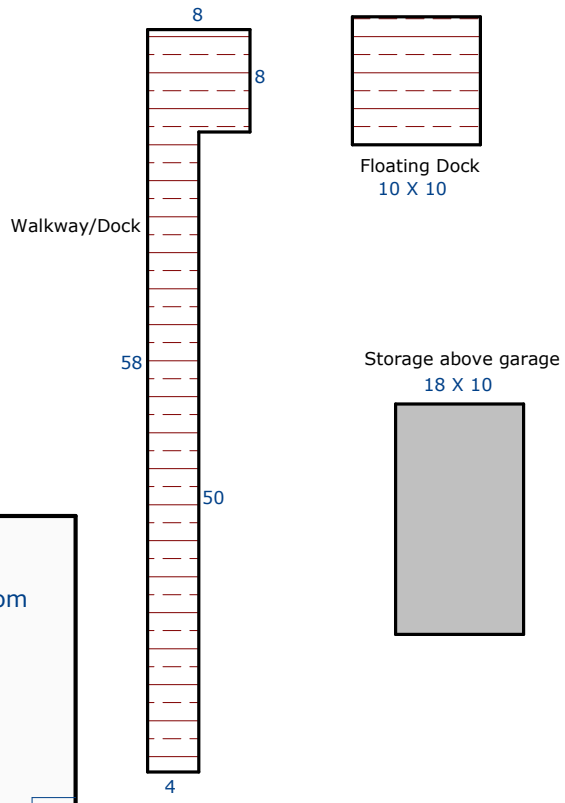

1942 Blanca Ct
 Loveland, CO 80538

Total Sq. Ft: 3589
 Total finished Sq. Ft: 3589
 No Basement

Agent: Catherine Rogers
 Nancy Henry
 Certified Residential Appraiser
 9/27/18

*Scope of work included