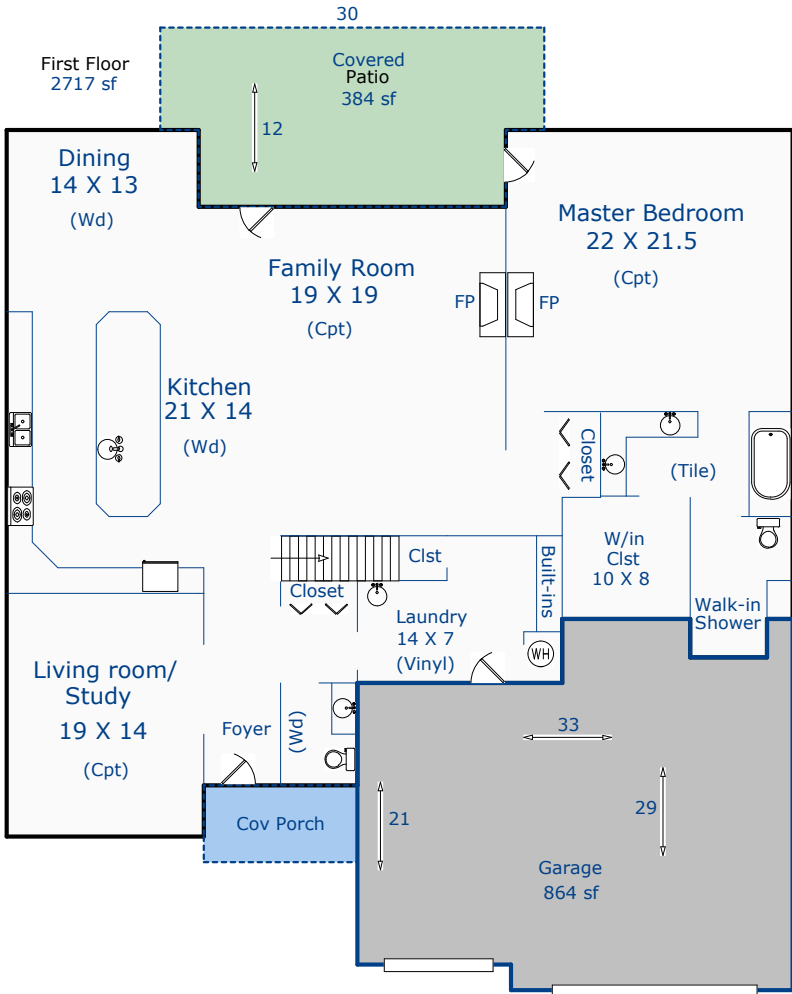

1942 Blanca Ct
 Loveland, CO 80538

Total Sq. Ft: 3589
 Total finished Sq. Ft: 3589
 No Basement

Agent: Catherine Rogers
 Nancy Henry
 Certified Residential Appraiser
 9/27/18

*Scope of work included