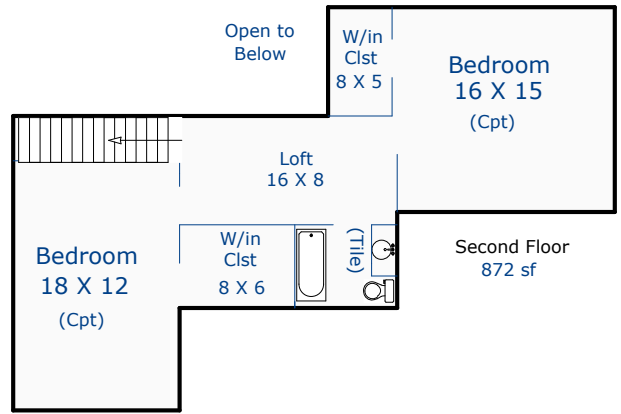

1942 Blanca Ct
 Loveland, CO 80538

Total Sq. Ft: 3589
 Total finished Sq. Ft: 3589
 No Basement

Agent: Catherine Rogers
 Nancy Henry
 Certified Residential Appraiser
 9/27/18

*Scope of work included