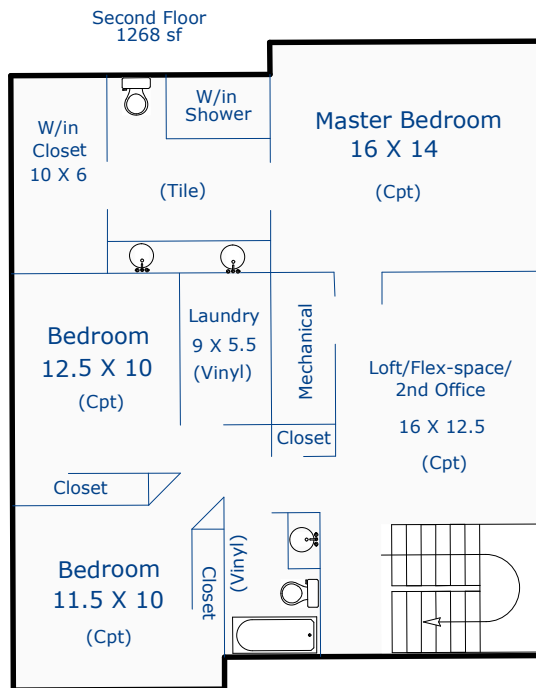

3550 Idlewood Ln
Johnstown, CO 80534

Total Sq. Ft: 3350
Total finished Sq. Ft: 2309
Finished sf without basement: 2309
Basement Sq. Ft: 1041
Basement finish: 0

Agent: Catherine Rogers

Nancy Henry
Certified Residential Appraiser
5/13/20

*Scope of work included