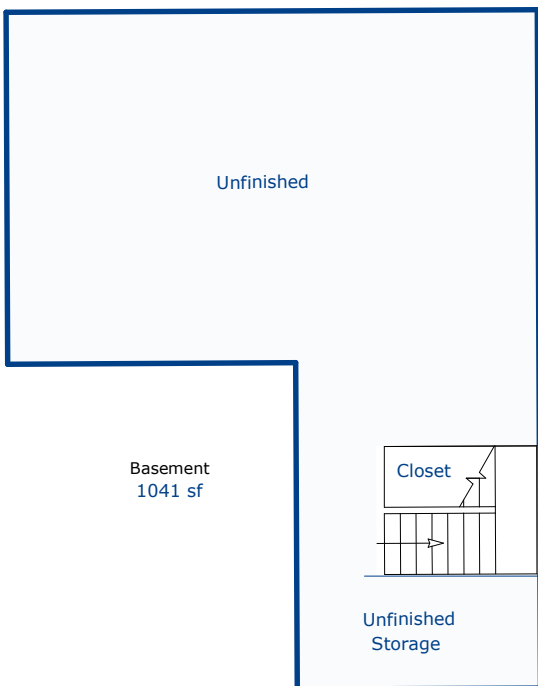

3550 Idlewood Ln
Johnstown, CO 80534

Total Sq. Ft: 3350
Total finished Sq. Ft: 2309
Finished sf without basement: 2309
Basement Sq. Ft: 1041
Basement finish: 0

Agent: Catherine Rogers

Nancy Henry
Certified Residential Appraiser
5/13/20