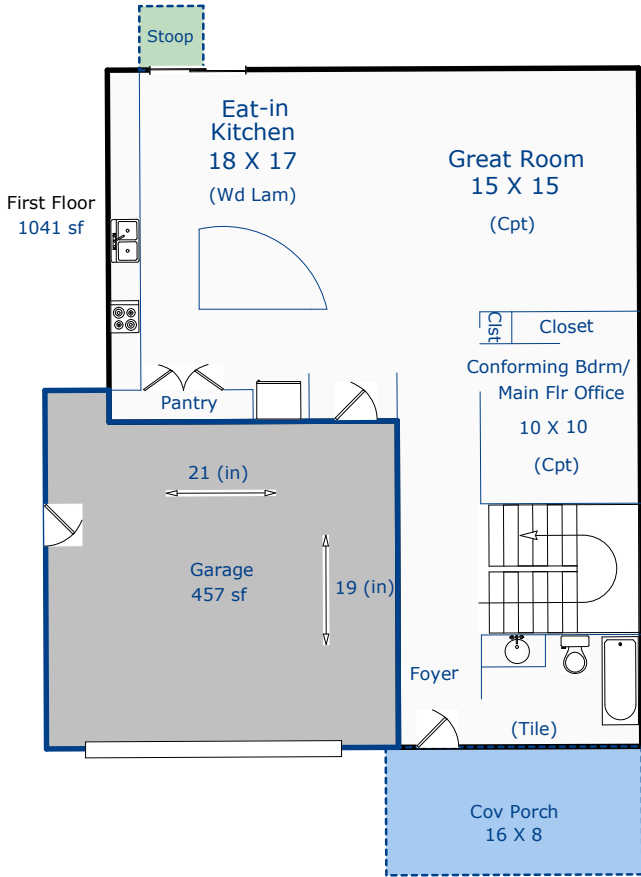

3550 Idlewood Ln
Johnstown, CO 80534

Total Sq. Ft: 3350
Total finished Sq. Ft: 2309
Finished sf without basement: 2309
Basement Sq. Ft: 1041
Basement finish: 0

Agent: Catherine Rogers

Nancy Henry
Certified Residential Appraiser
5/13/20

*Scope of work included