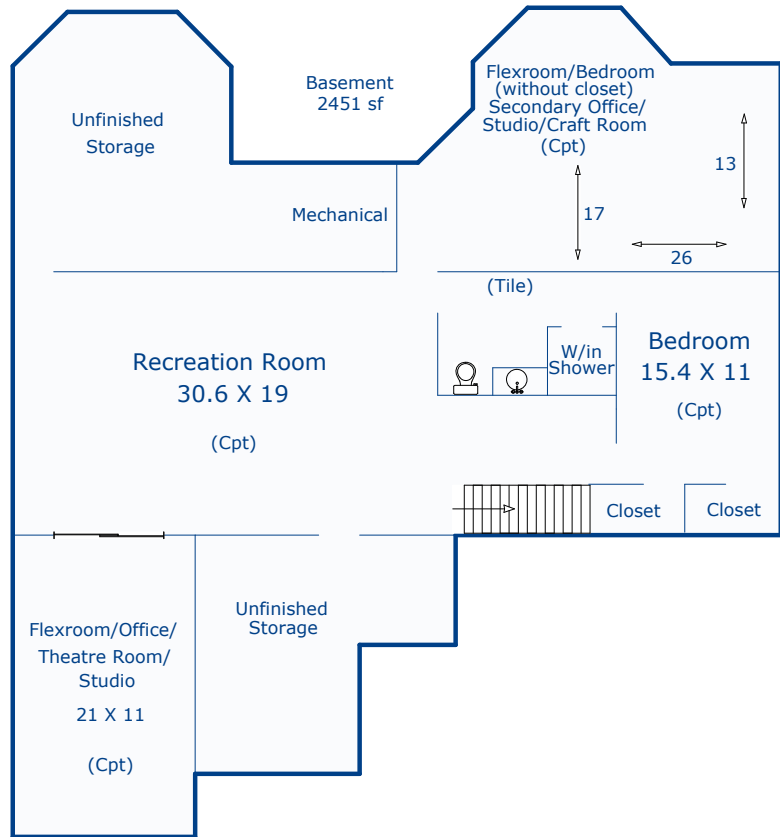

Total Sq. Ft: 4918  
Total finished Sq. Ft: 4256  
Finished sf without basement: 2467  
Basement Sq. Ft: 2451  
Basement finish: 1789 (73%)

Agent: Catherine Rogers

Nancy Henry  
Certified Residential Appraiser  
4/28/20

\*Scope of work included