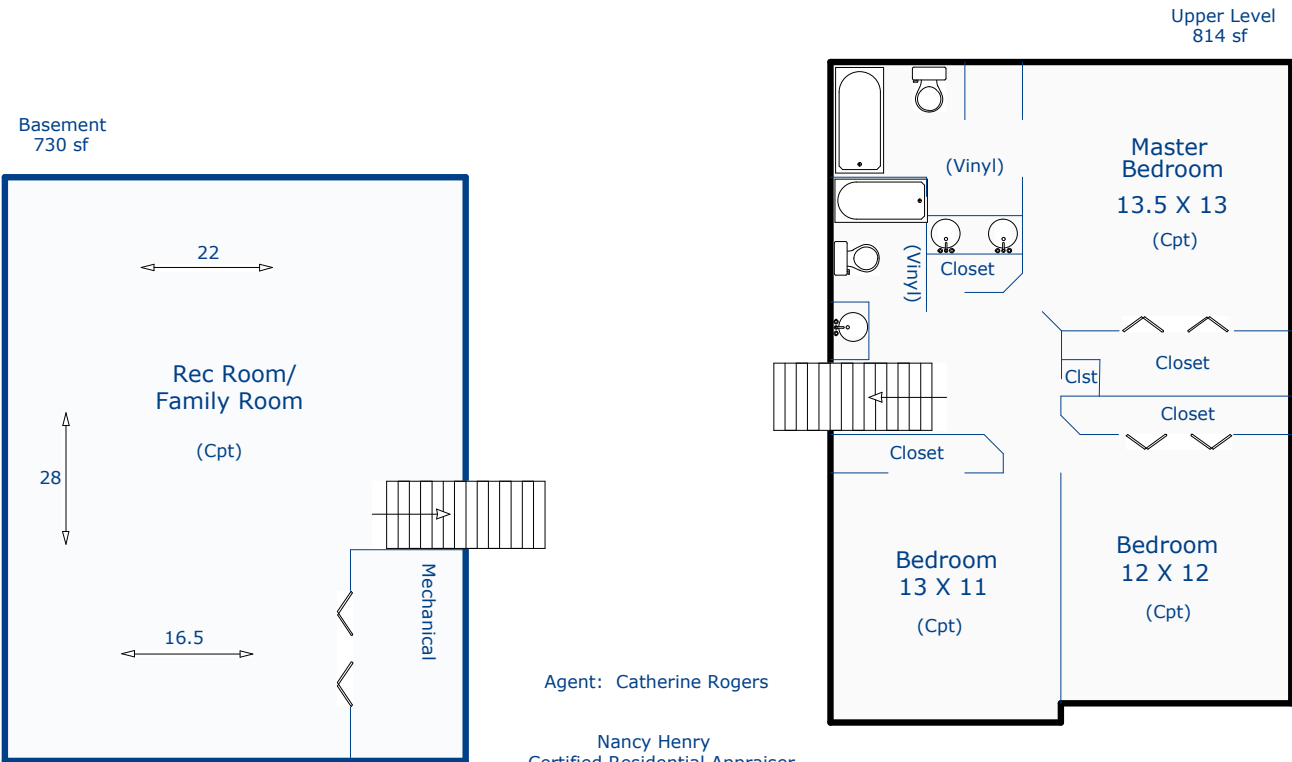

Total Sq. Ft: 2831
Total finished Sq. Ft: 2758
Finished sf without basement: 2101
Basement Sq. Ft: 730
Basement finish: 657 (90%)

Agent: Catherine Rogers

Nancy Henry
Certified Residential Appraiser
2/6/20

*Scope of work included