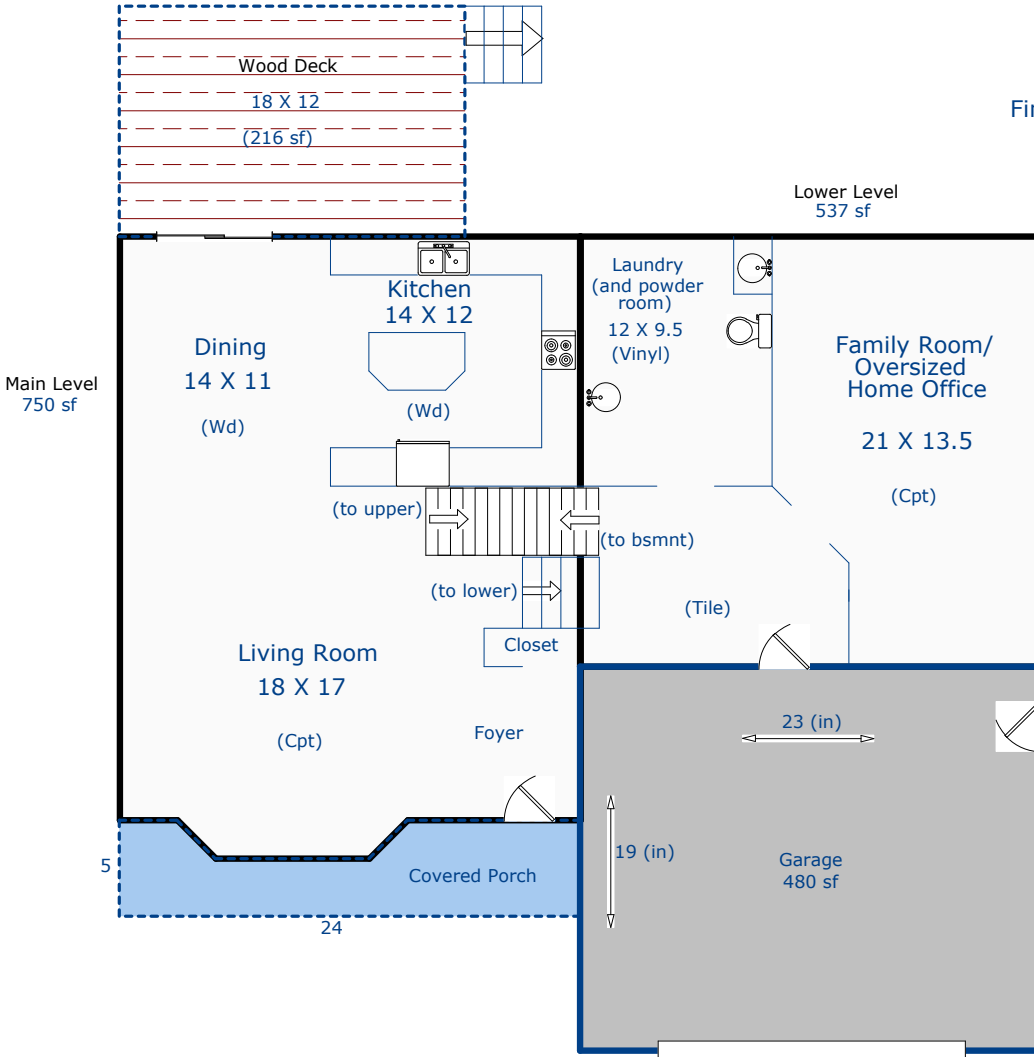

Total Sq. Ft: 2831
Total finished Sq. Ft: 2758
Finished sf without basement: 2101
Basement Sq. Ft: 730
Basement finish: 657 (90%)

Agent: Catherine Rogers

Nancy Henry
Certified Residential Appraiser
2/6/20

*Scope of work included