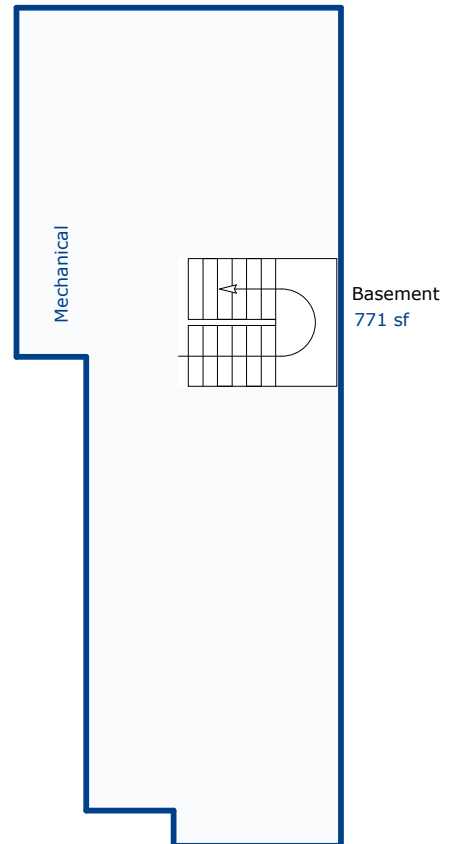

1620 Pintail Ct  
Johnstown, CO 80534

Total Sq. Ft: 2937  
Total finished Sq. Ft: 2166  
Finished sf without basement: 2166  
Basement Sq. Ft: 771  
Basement finish: 0

Agent: Catherine Rogers  
Nancy Henry  
Certified Residential Appraiser  
1/9/20