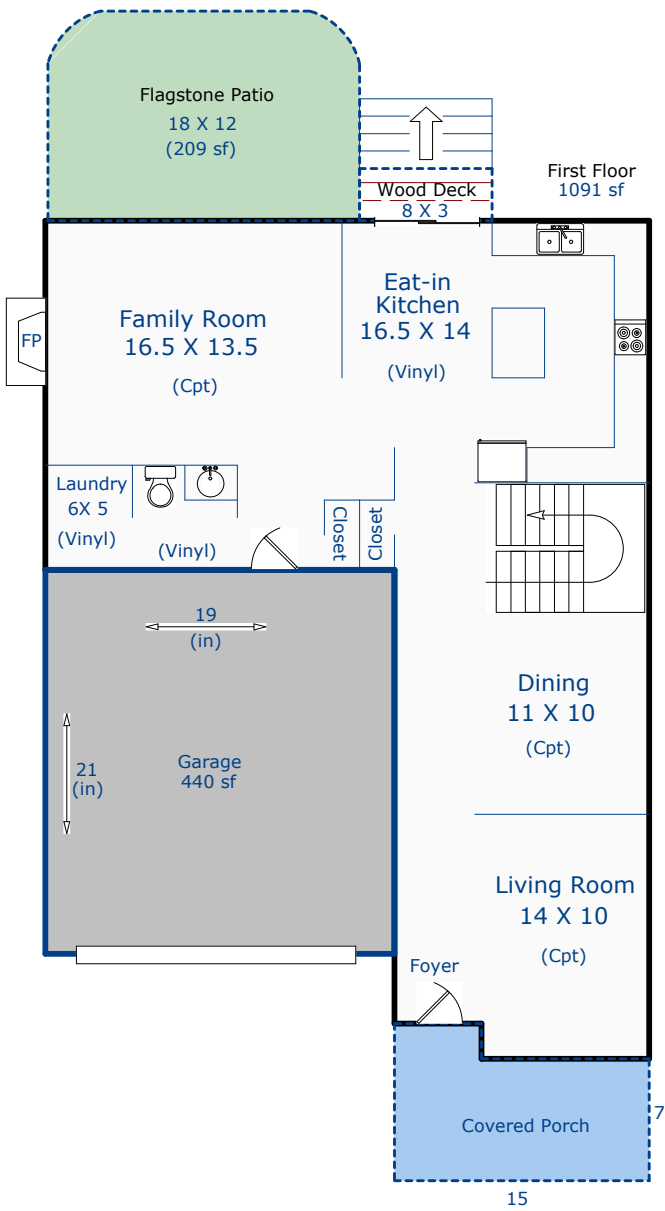

1620 Pintail Ct  
Johnstown, CO 80534

Total Sq. Ft: 2937  
Total finished Sq. Ft: 2166  
Finished sf without basement: 2166  
Basement Sq. Ft: 771  
Basement finish: 0

Agent: Catherine Rogers  
Nancy Henry  
Certified Residential Appraiser  
1/9/20

\*Scope of work included