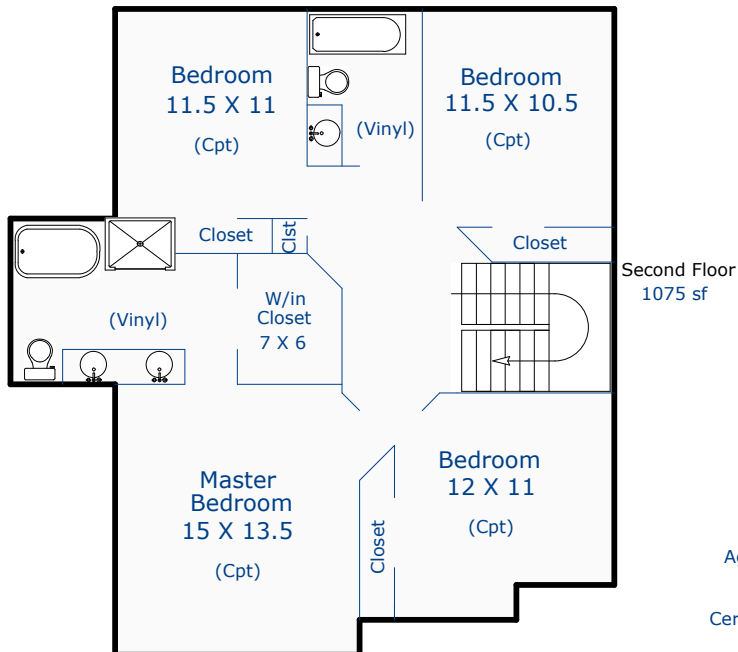

1620 Pintail Ct  
Johnstown, CO 80534

Total Sq. Ft: 2937  
Total finished Sq. Ft: 2166  
Finished sf without basement: 2166  
Basement Sq. Ft: 771  
Basement finish: 0

Agent: Catherine Rogers  
Nancy Henry  
Certified Residential Appraiser  
1/9/20

\*Scope of work included