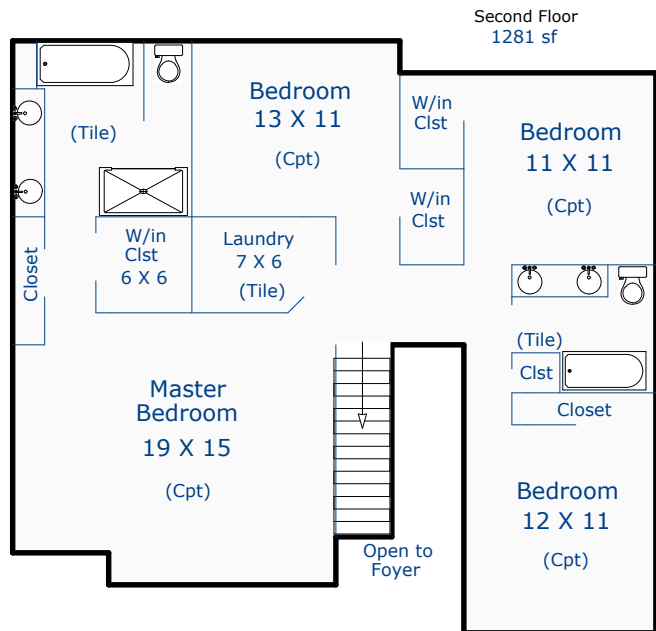

7403 Rosecroft Dr
Windsor, CO 80550

First Floor
929 sf

Total Sq. Ft: 3126
Total finished Sq. Ft: 2210
Finished sf without basement: 2210
Basement Sq. Ft: 916
Basement finish: 0

Basement
916 sf

Second Floor
1281 sf