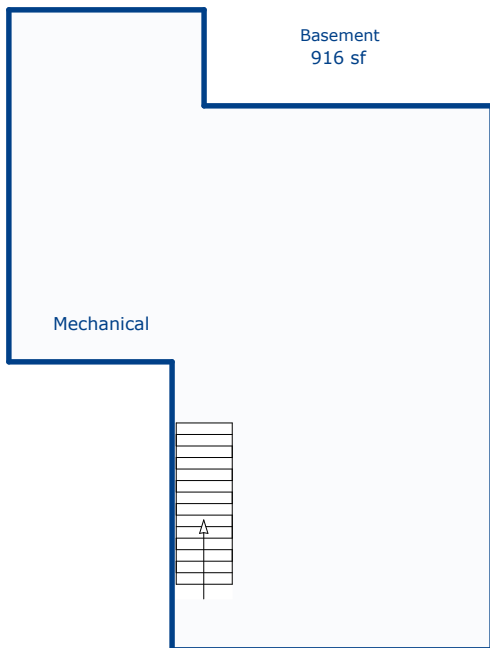

7403 Rosecroft Dr
Windsor, CO 80550

First Floor
929 sf

Total Sq. Ft: 3126
Total finished Sq. Ft: 2210
Finished sf without basement: 2210
Basement Sq. Ft: 916
Basement finish: 0

Basement
916 sf

Second Floor
1281 sf