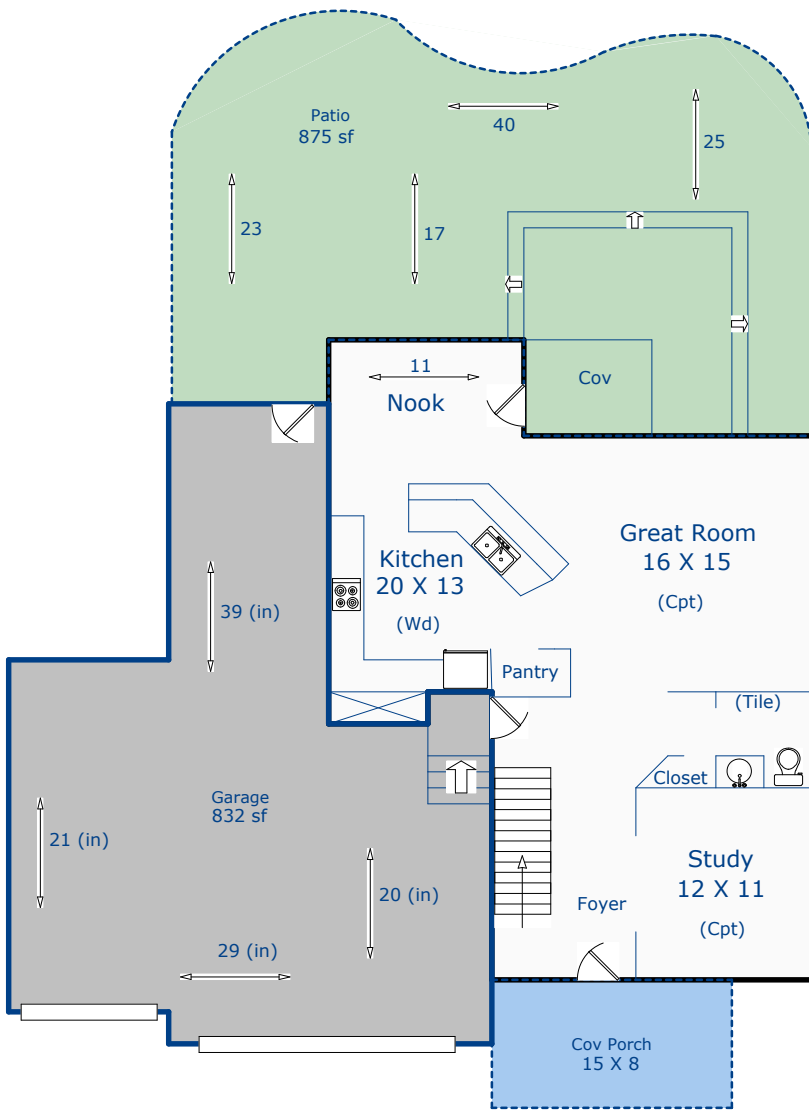

7403 Rosecroft Dr
Windsor, CO 80550

First Floor
929 sf

Total Sq. Ft: 3126
Total finished Sq. Ft: 2210
Finished sf without basement: 2210
Basement Sq. Ft: 916
Basement finish: 0

Basement
916 sf

Second Floor
1281 sf