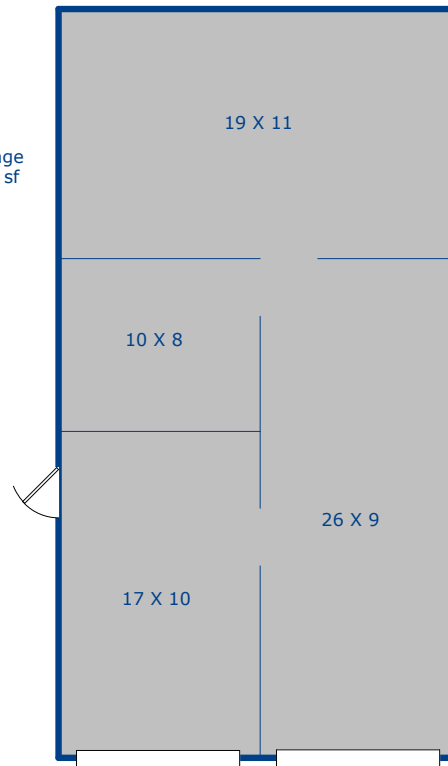

11529 County Road 78
Eaton, CO 80615

First Floor
1801 sf

Second Floor
626 sf

Total Sq. Ft: 2427
Total finished Sq. Ft: 2427
No Basement

Agent: Catherine Rogers

Nancy Henry
Certified Residential Appraiser
8/29/19

*Scope of work included

Barn
1080 sf

Outbuildings
and additional patio

Garage
800 sf

Site map
(approximate)