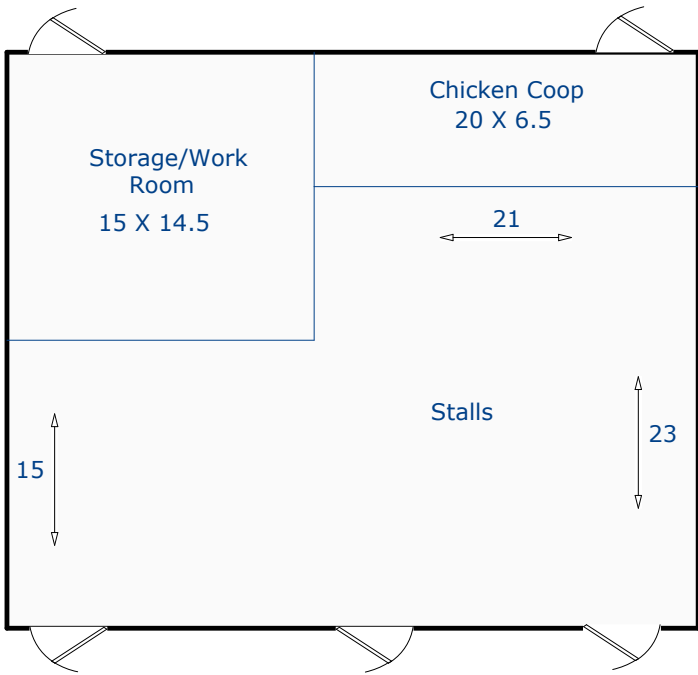

11529 County Road 78
Eaton, CO 80615

First Floor
1801 sf

Second Floor
626 sf

Total Sq. Ft: 2427
Total finished Sq. Ft: 2427
No Basement

Agent: Catherine Rogers

Nancy Henry
Certified Residential Appraiser
8/29/19

*Scope of work included

Barn
1080 sf

Outbuildings
and additional patio

Garage
800 sf

Site map
(approximate)