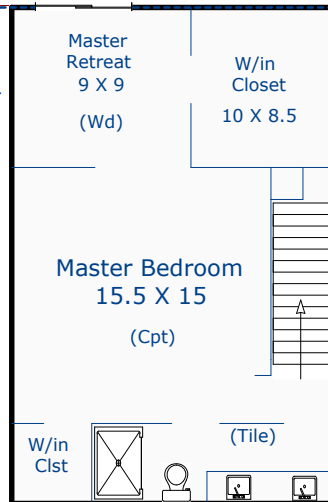

11529 County Road 78
Eaton, CO 80615

First Floor
1801 sf

Second Floor
626 sf

Total Sq. Ft: 2427
Total finished Sq. Ft: 2427
No Basement

Agent: Catherine Rogers

Nancy Henry
Certified Residential Appraiser
8/29/19

*Scope of work included

Barn
1080 sf

Outbuildings
and additional patio

Garage
800 sf

Site map
(approximate)