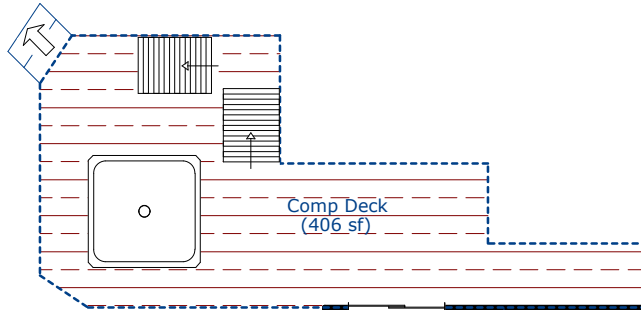

11529 County Road 78
Eaton, CO 80615

First Floor
1801 sf

Second Floor
626 sf

Total Sq. Ft: 2427
Total finished Sq. Ft: 2427
No Basement

Agent: Catherine Rogers

Nancy Henry
Certified Residential Appraiser
8/29/19

*Scope of work included

Barn
1080 sf

Outbuildings
and additional patio

Garage
800 sf

Site map
(approximate)