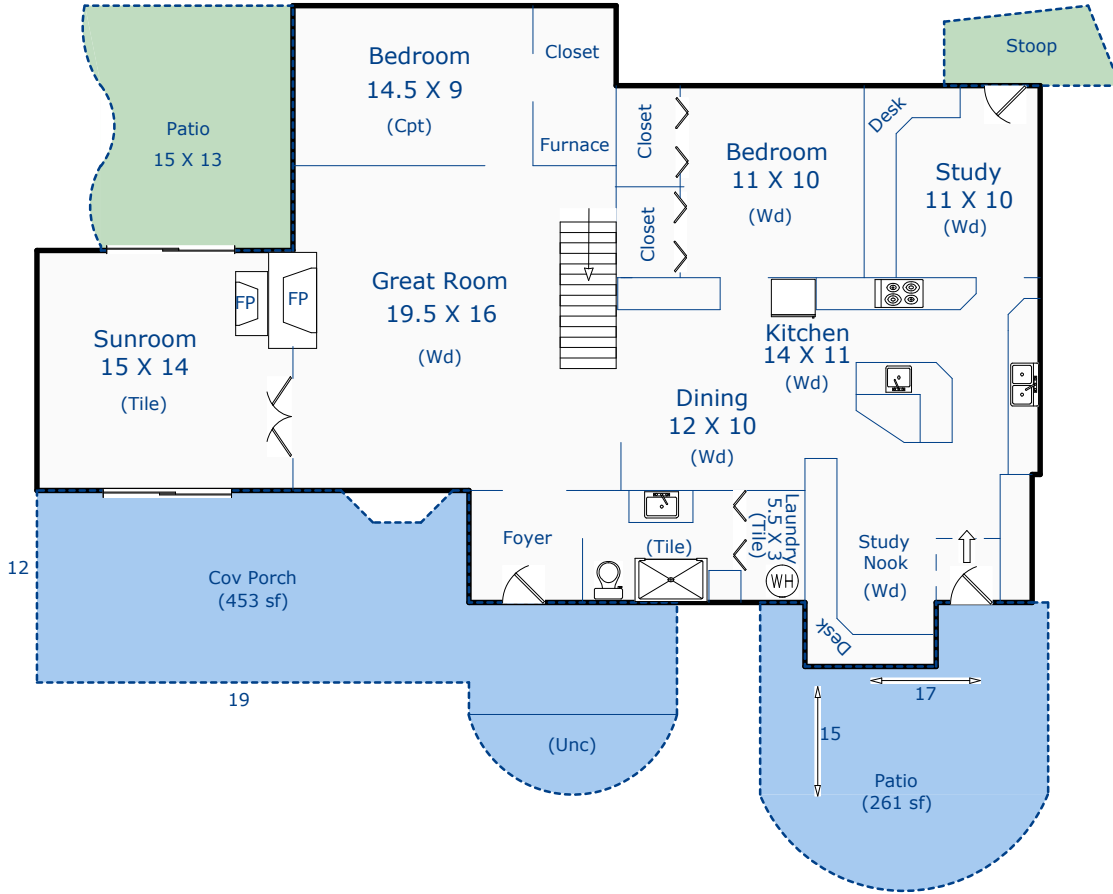

11529 County Road 78
Eaton, CO 80615

First Floor
1801 sf

Second Floor
626 sf

Total Sq. Ft: 2427
Total finished Sq. Ft: 2427
No Basement

Agent: Catherine Rogers

Nancy Henry
Certified Residential Appraiser
8/29/19

*Scope of work included

Barn
1080 sf

Outbuildings
and additional patio

Garage
800 sf

Site map
(approximate)