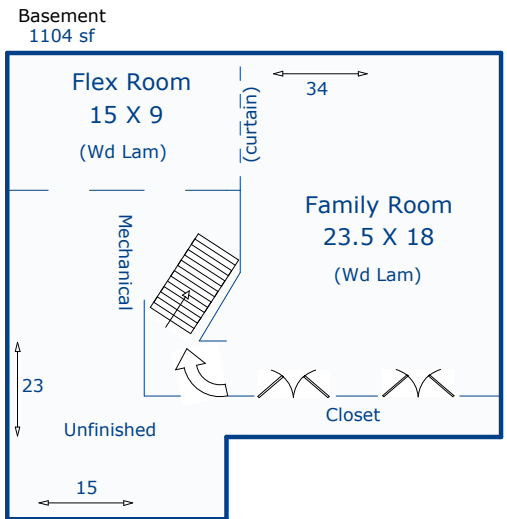

Total Sq. Ft: 3352
 Total finished Sq. Ft: 3043
 Finished sf without basement: 2248
 Basement Sq. Ft: 1104
 Basement finish: 795 (72%)

Agent: Catherine Rogers
 Nancy Henry
 Certified Residential Appraiser
 7/1/19