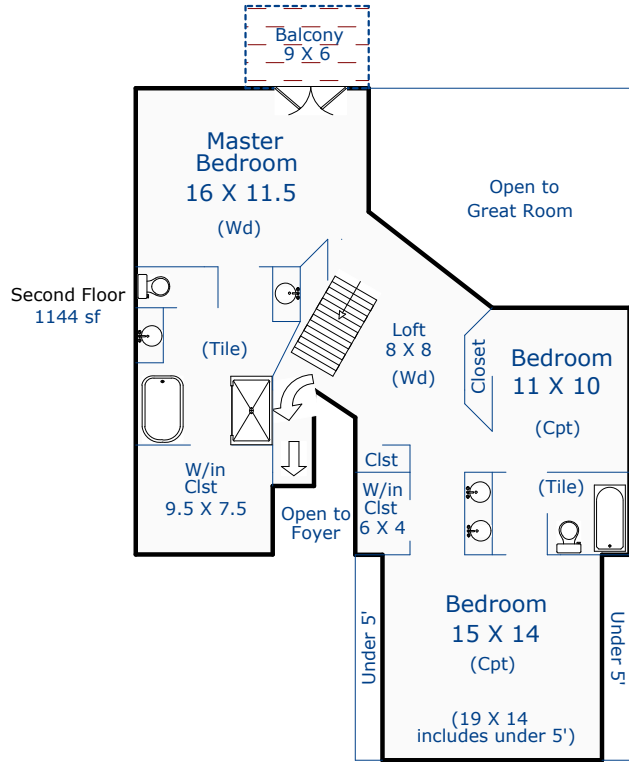

Total Sq. Ft: 3352
 Total finished Sq. Ft: 3043
 Finished sf without basement: 2248
 Basement Sq. Ft: 1104
 Basement finish: 795 (72%)

Agent: Catherine Rogers
 Nancy Henry
 Certified Residential Appraiser
 7/1/19

*Scope of work included