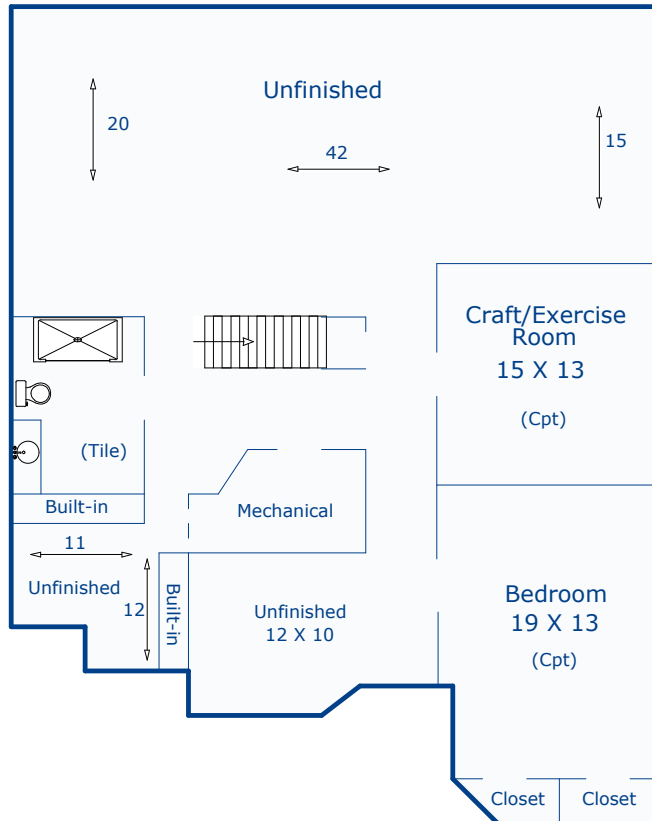

Total Sq. Ft: 4312
Total finished Sq. Ft: 3234
Finished sf without basement: 2156
Basement Sq. Ft: 2156
Basement finish: 1078 (50%)

Basement
2156 sf