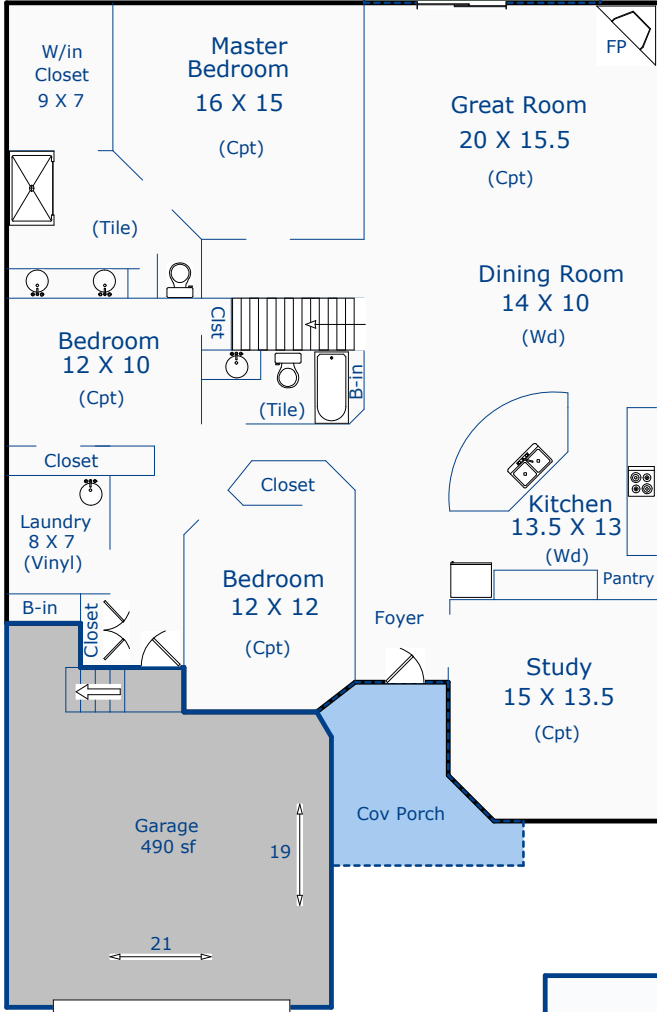

2999 Purgatory Creek Dr
 Loveland, CO 80538

First Floor
 2156 sf

Cov Patio
 16 X 10
 (160 sf)

Total Sq. Ft: 4312
 Total finished Sq. Ft: 3234
 Finished sf without basement: 2156
 Basement Sq. Ft: 2156
 Basement finish: 1078 (50%)

Basement
 2156 sf

Agent: Catherine Rogers

Nancy Henry
 Certified Residential Appraiser
 7/17/19

*Scope of work included