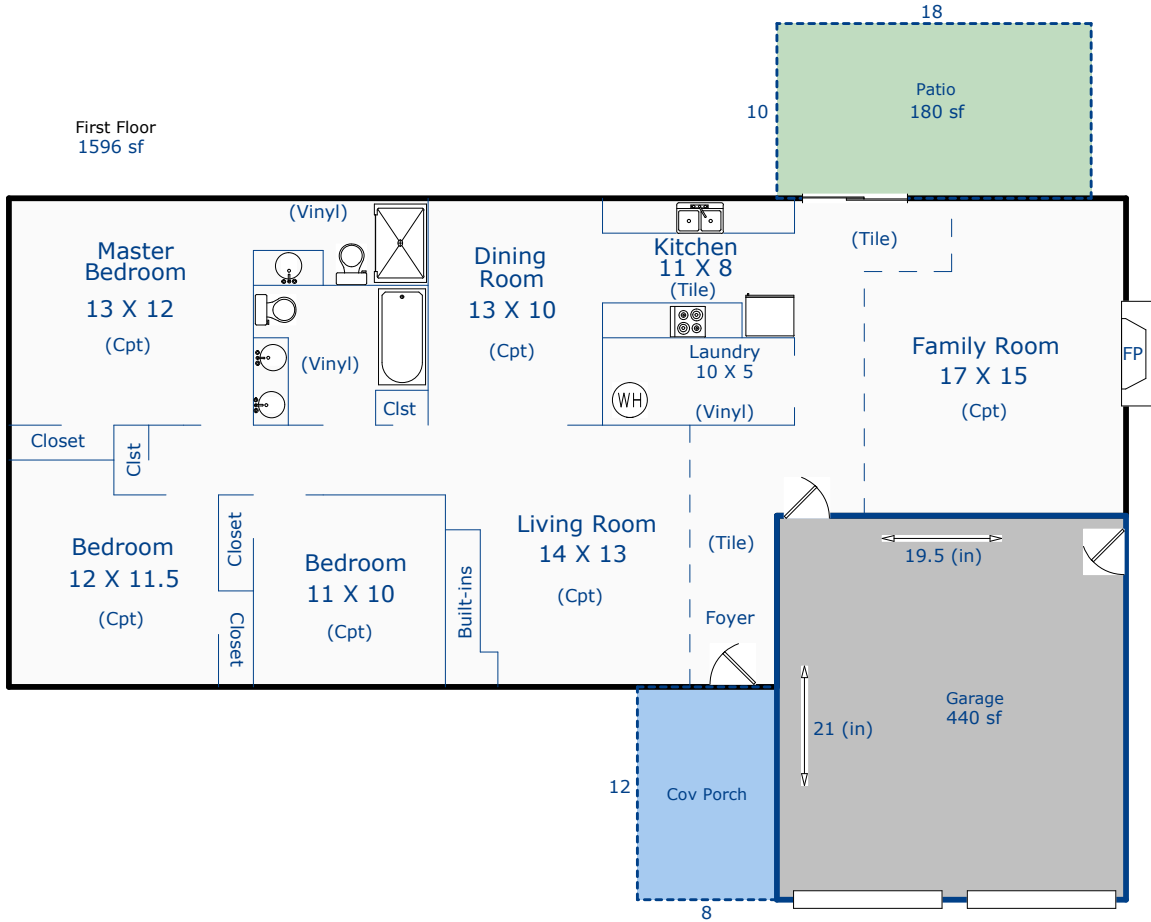

2068 Sage Ct
 Loveland, CO 80538

Total Sq. Ft: 1596
 Total finished Sq. Ft: 1596
 No Basement

Agent: Catherine Rogers

Nancy Henry
 Certified Residential Appraiser
 7/9/19

*Scope of work included