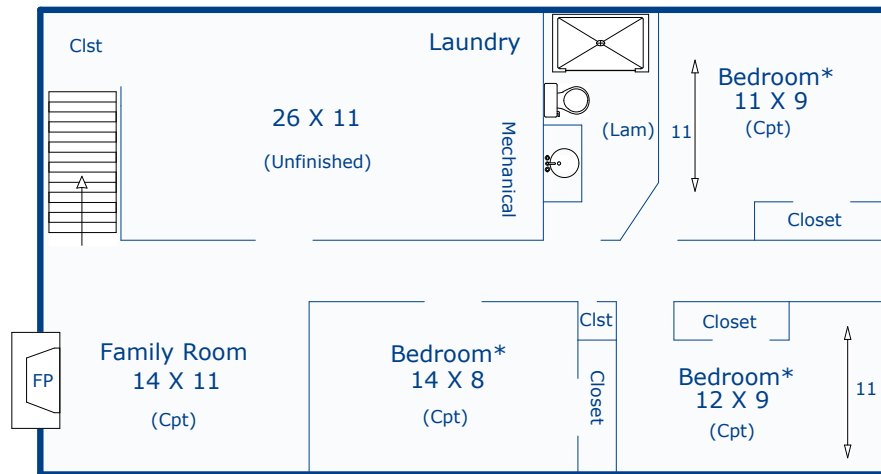

2002 S Taft Ave
 Loveland, CO 80537

Total Sq. Ft: 2158
 Total finished Sq. Ft: 1880
 Finished sf without basement: 1088
 Basement Sq. Ft: 1070
 Basement finish: 792 (74%)

Basement
 1070 sf

Agent: Catherine Rogers
 Nancy Henry
 Certified Residential Appraiser
 1/15/19

* Non-conforming
 (windows not egress)

*Scope of work included