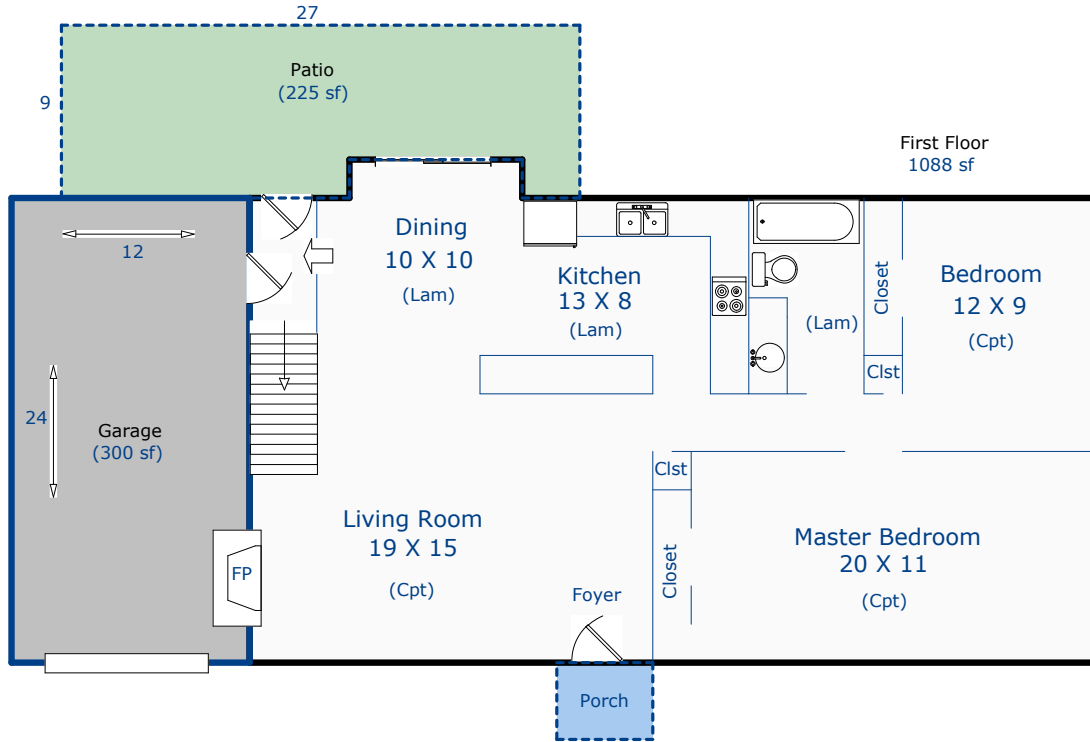

2002 S Taft Ave
 Loveland, CO 80537

Total Sq. Ft: 2158
 Total finished Sq. Ft: 1880
 Finished sf without basement: 1088
 Basement Sq. Ft: 1070
 Basement finish: 792 (74%)

Basement
 1070 sf

Agent: Catherine Rogers
 Nancy Henry
 Certified Residential Appraiser
 1/15/19

* Non-conforming
 (windows not egress)

*Scope of work included