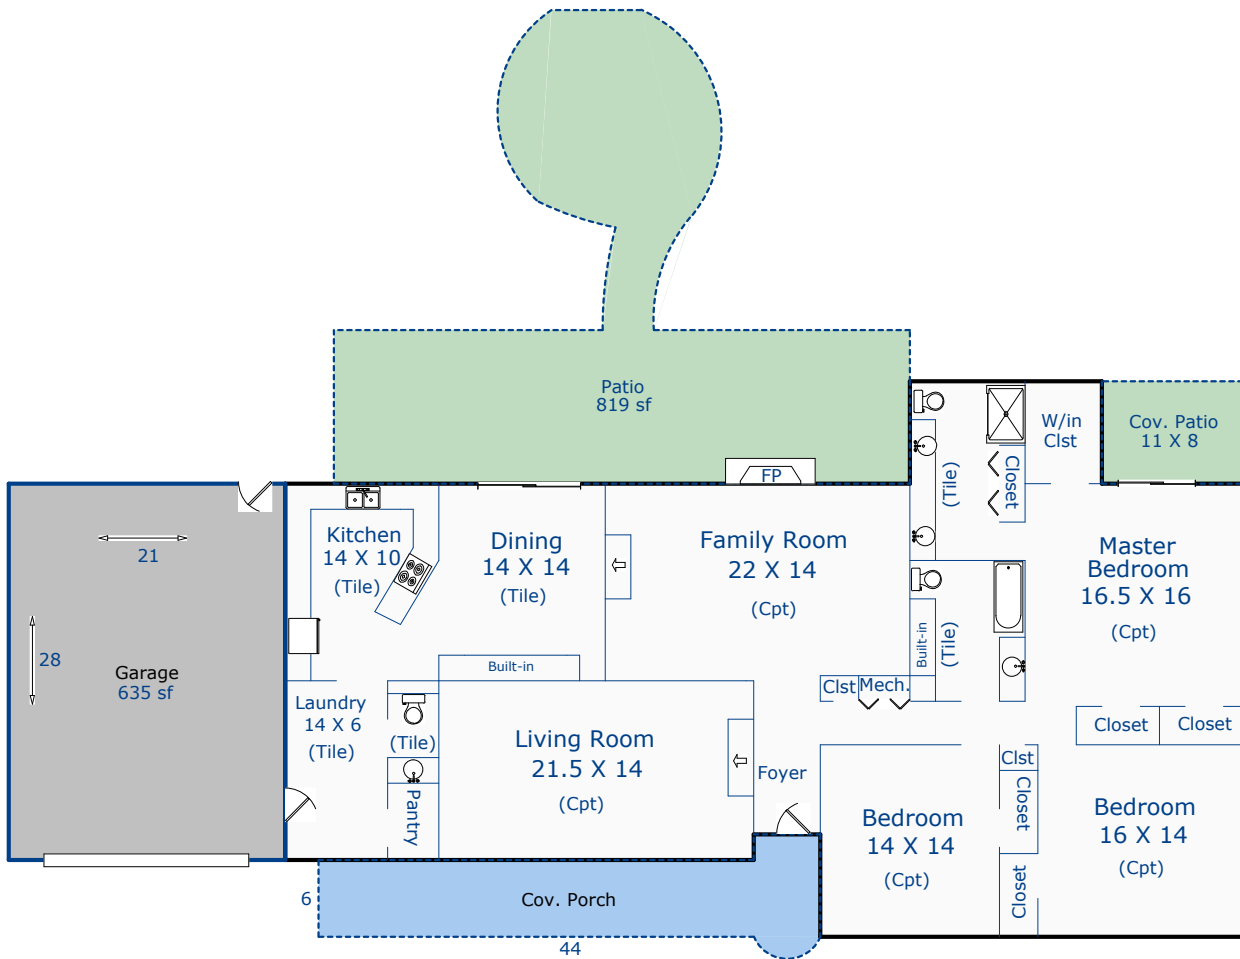

3620 Glade Rd
Loveland, CO 80538

Total Sq. Ft: 2507
Total finished Sq. Ft: 2507
No Basement

First Floor
2507 sf

Agent: Catherine Rogers

Nancy Henry
Certified Residential Appraiser
9/24/18

*Scope of work included

*Scope of work included