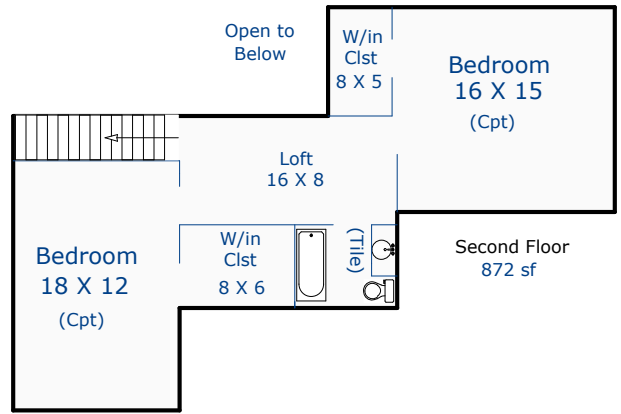

1942 Blanca Ct  
 Loveland, CO 80538

Total Sq. Ft: 3589  
 Total finished Sq. Ft: 3589  
 No Basement

Agent: Catherine Rogers  
 Nancy Henry  
 Certified Residential Appraiser  
 9/27/18  
 \*Scope of work included