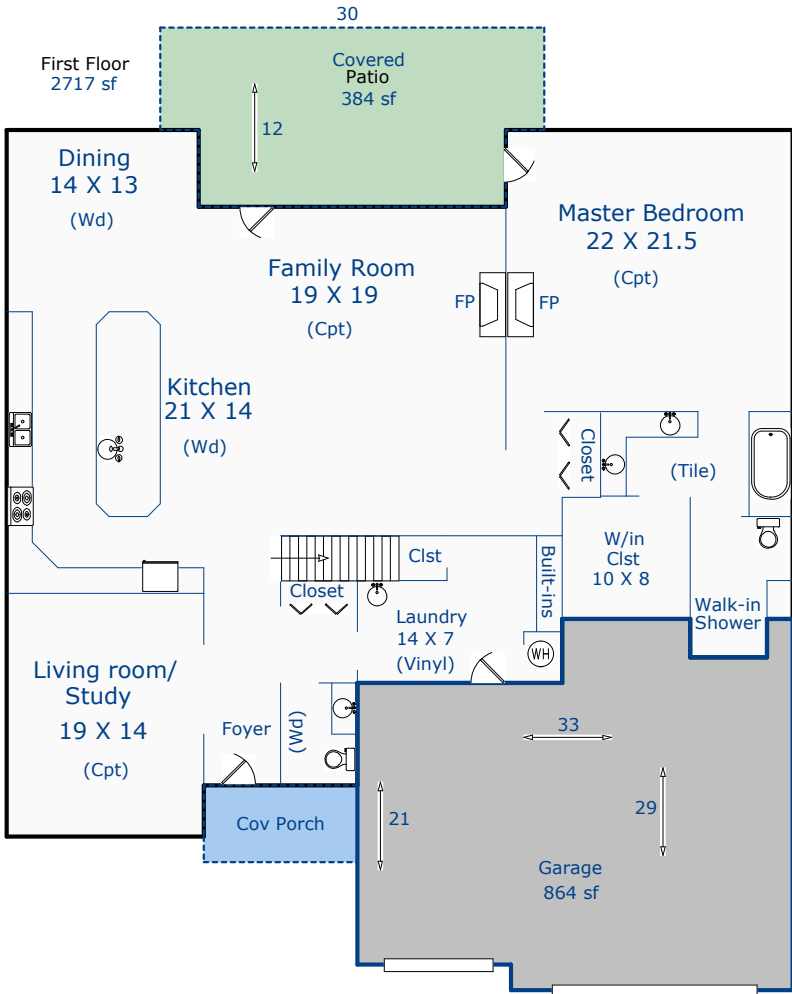

1942 Blanca Ct  
 Loveland, CO 80538

Total Sq. Ft: 3589  
 Total finished Sq. Ft: 3589  
 No Basement

Agent: Catherine Rogers  
 Nancy Henry  
 Certified Residential Appraiser  
 9/27/18  
 \*Scope of work included