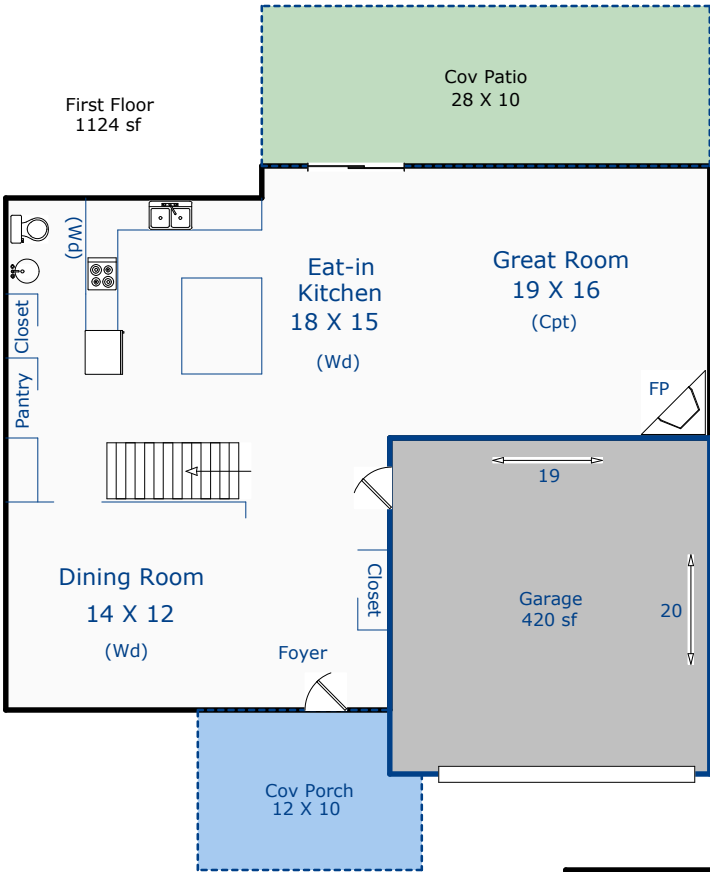

187 Pekin Dr
 Johnstown, CO 80534

Total Sq. Ft: 3728
 Total finished Sq. Ft: 2604
 Total sf without basement: 2604
 Basement Sq. Ft: 1124
 Basement finish: 0

Second Floor
 1480 sf

Nancy Henry
 Certified Residential Appraiser
 4/11/16
 *Scope of work included