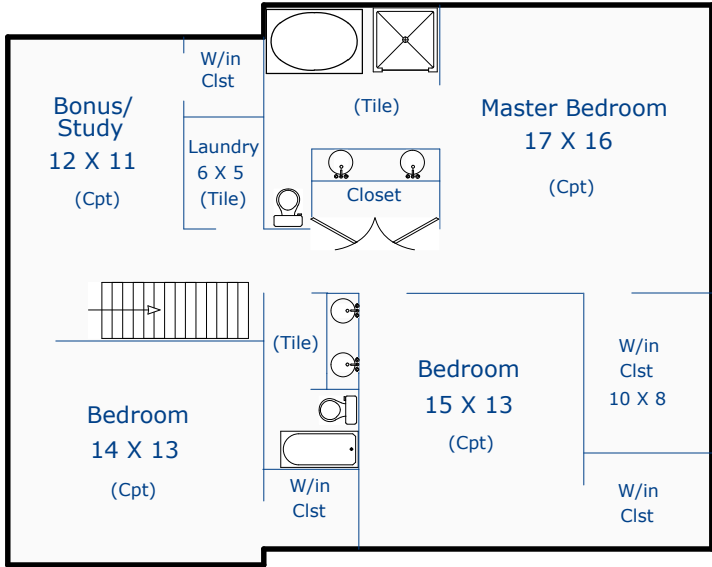

187 Pekin Dr
 Johnstown, CO 80534

Total Sq. Ft: 3728
 Total finished Sq. Ft: 2604
 Total sf without basement: 2604
 Basement Sq. Ft: 1124
 Basement finish: 0

Second Floor
 1480 sf

Nancy Henry
 Certified Residential Appraiser
 4/11/16
 *Scope of work included