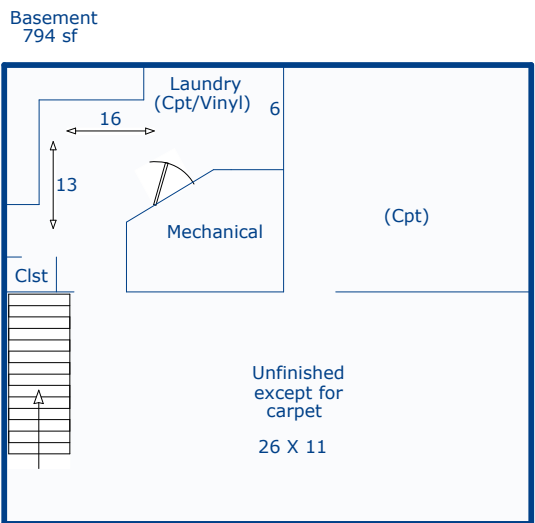

Total Sq. Ft: 3049
 Total finished Sq. Ft: 2731
 Finished sf without basement: 2255
 Basement Sq. Ft: 794
 Basement finish: 476 (60%)

Agent: Catherine Rogers

Nancy Henry
 Certified Residential Appraiser
 5/4/18