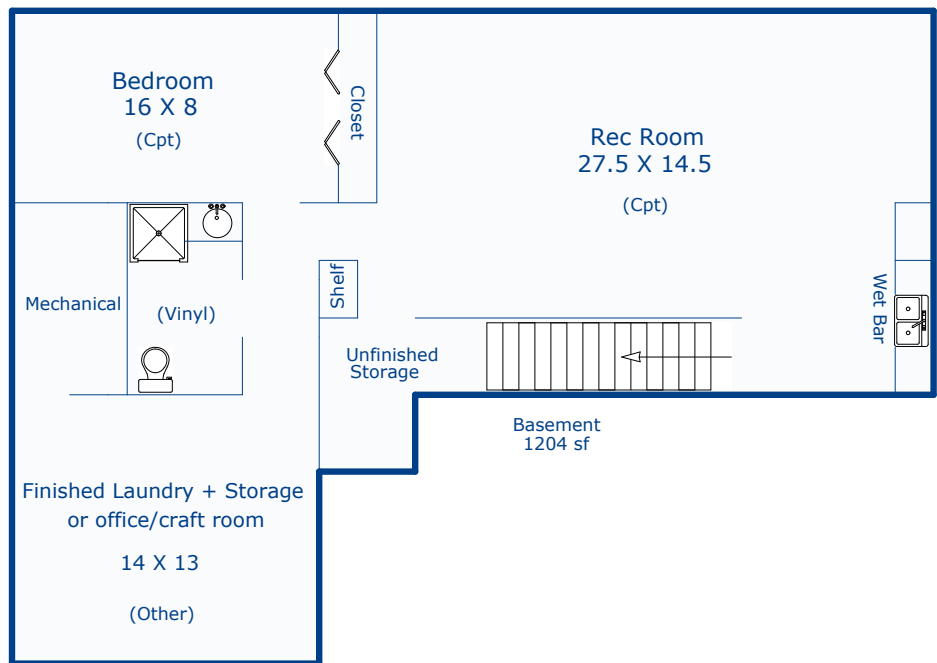

1915 Overland Dr
Johnstown, CO 80534

Total Sq. Ft: 2424
Total finished Sq. Ft: 2364
Finished sf without basement: 1220
Basement Sq. Ft: 1204
Basement finish: 1144 (95%)

Agent: Catherine Rogers

Nancy Henry
Certified Residential Appraiser
5/29/18

*Scope of work included