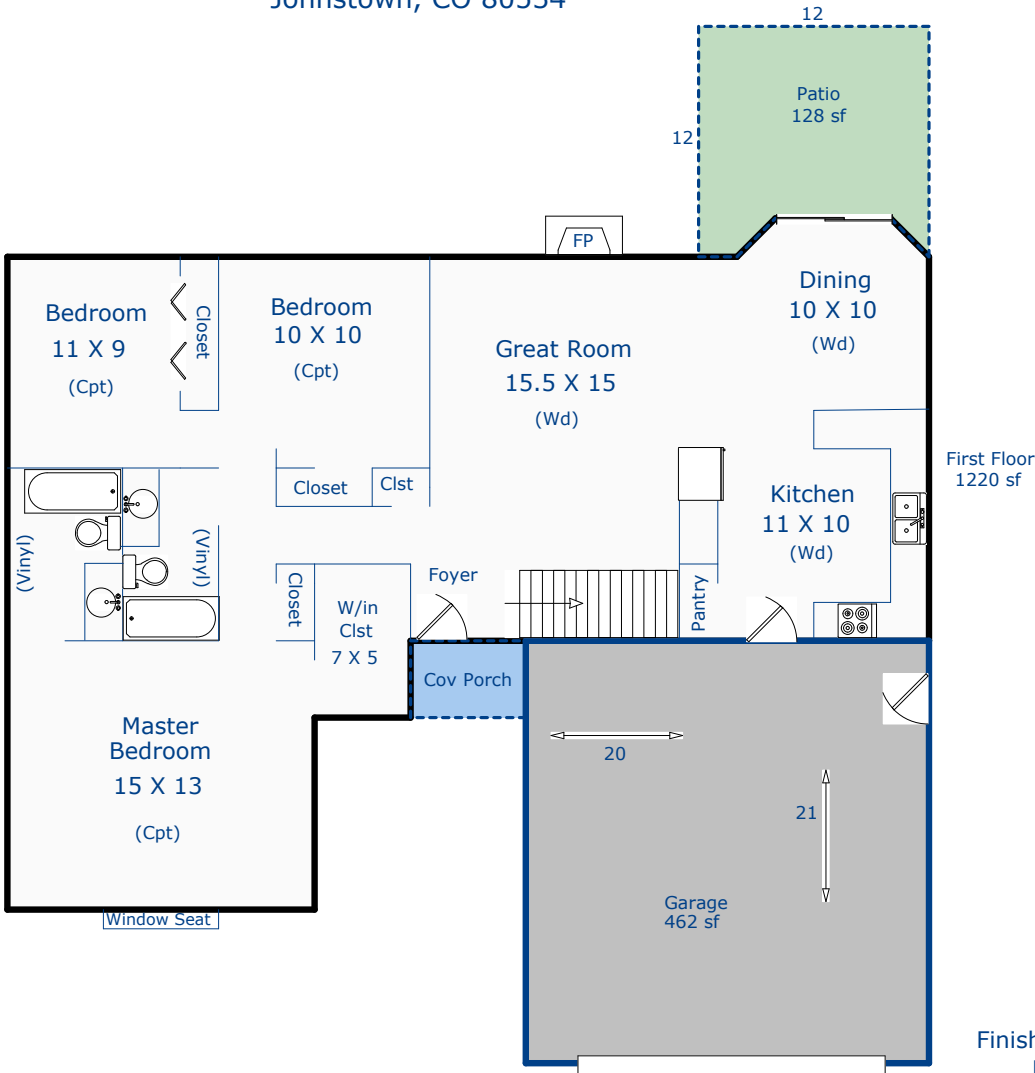

1915 Overland Dr
Johnstown, CO 80534

Total Sq. Ft: 2424
Total finished Sq. Ft: 2364
Finished sf without basement: 1220
Basement Sq. Ft: 1204
Basement finish: 1144 (95%)

Agent: Catherine Rogers

Nancy Henry
Certified Residential Appraiser
5/29/18

*Scope of work included