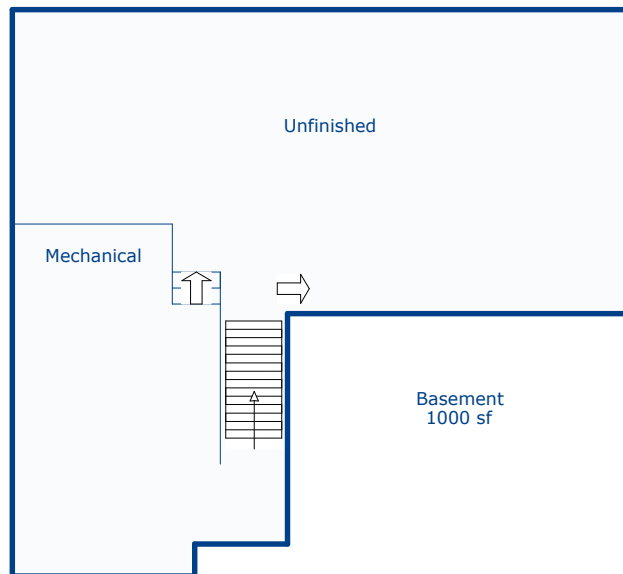

2119 Black Duck Ave
Johnstown, CO 80534

Total Sq. Ft: 3072
Total finished Sq. Ft: 2072
Total sf w/out basement: 2072
Basement Sq. Ft: 1000
Basement finish: 0

Nancy Henry
Certified Residential Appraiser
9/18/17

*Scope of work included