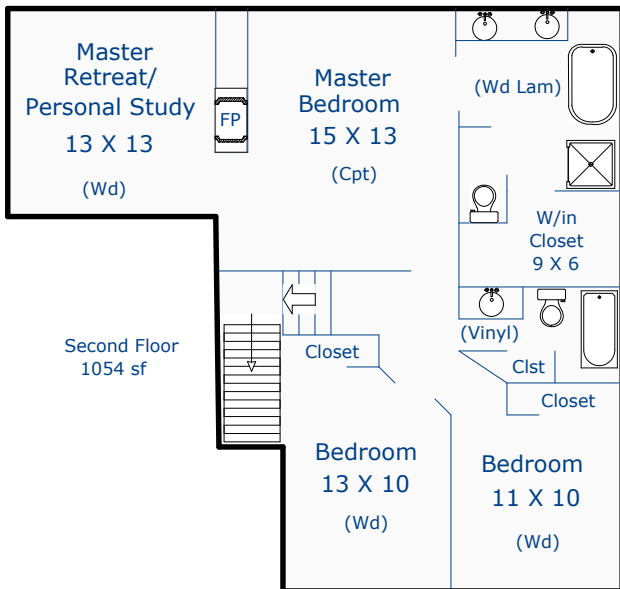

2119 Black Duck Ave
Johnstown, CO 80534

Total Sq. Ft: 3072
Total finished Sq. Ft: 2072
Total sf w/out basement: 2072
Basement Sq. Ft: 1000
Basement finish: 0

Nancy Henry
Certified Residential Appraiser
9/18/17

*Scope of work included