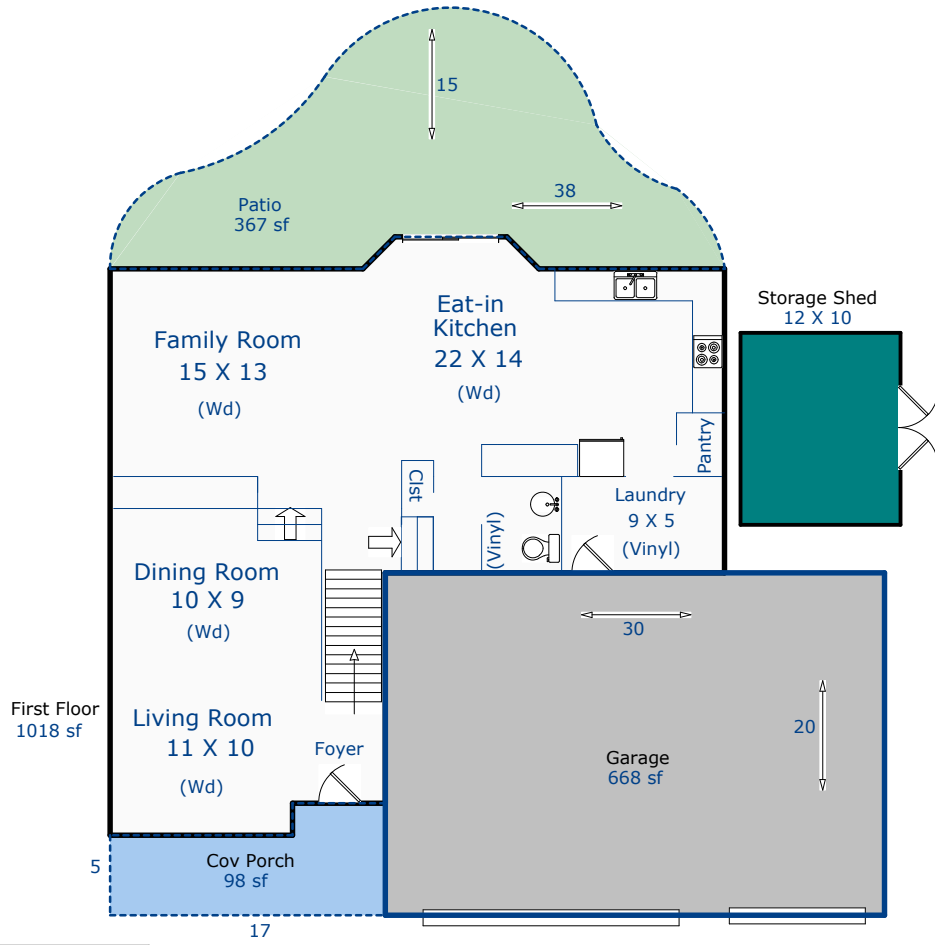

2119 Black Duck Ave
Johnstown, CO 80534

Total Sq. Ft: 3072
Total finished Sq. Ft: 2072
Total sf w/out basement: 2072
Basement Sq. Ft: 1000
Basement finish: 0

Nancy Henry
Certified Residential Appraiser
9/18/17

*Scope of work included