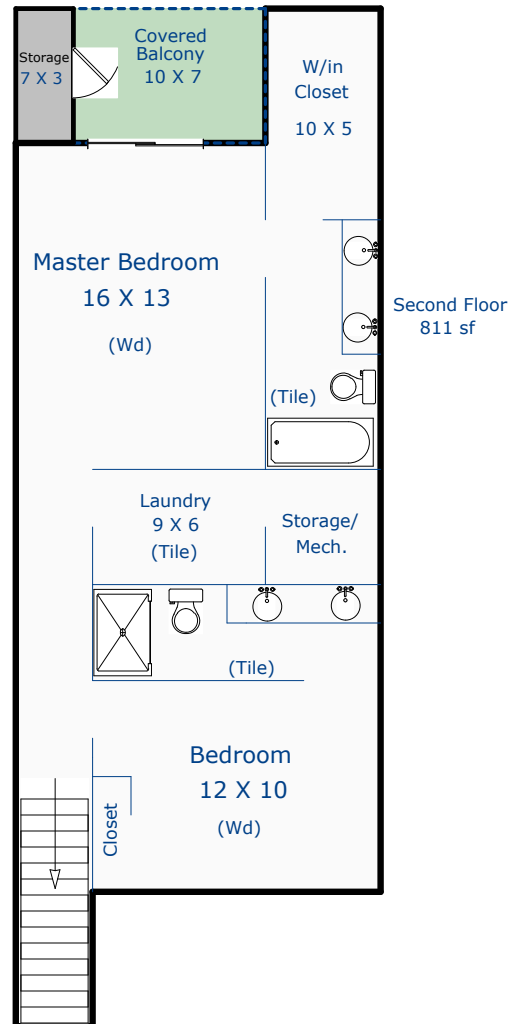

Total Sq. Ft: 1561
Total finished Sq. Ft: 1561
No Basement

Nancy Henry
Certified Residential Appraiser
5/11/17

*Scope of work included