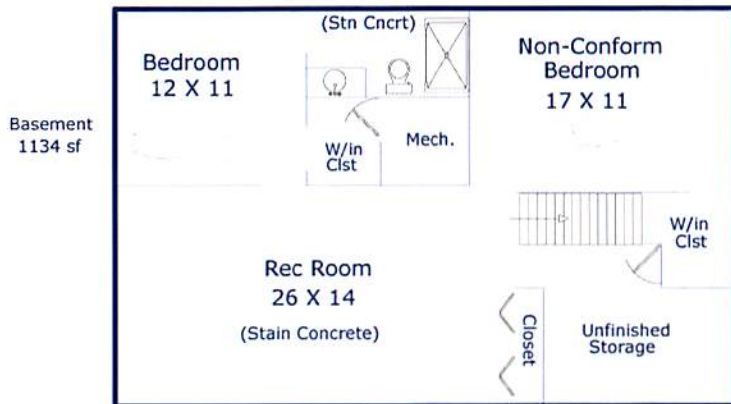

1621 37th Ave
Greeley, CO 80634

Total Sq. Ft: 2587
Total finished Sq. Ft: 2451
Finished sf without basement: 1453
Basement Sq. Ft: 1134
Basement finish: 998 (88%)

Nancy Henry
Certified Residential Appraiser
4/18/17

*Scope of work included