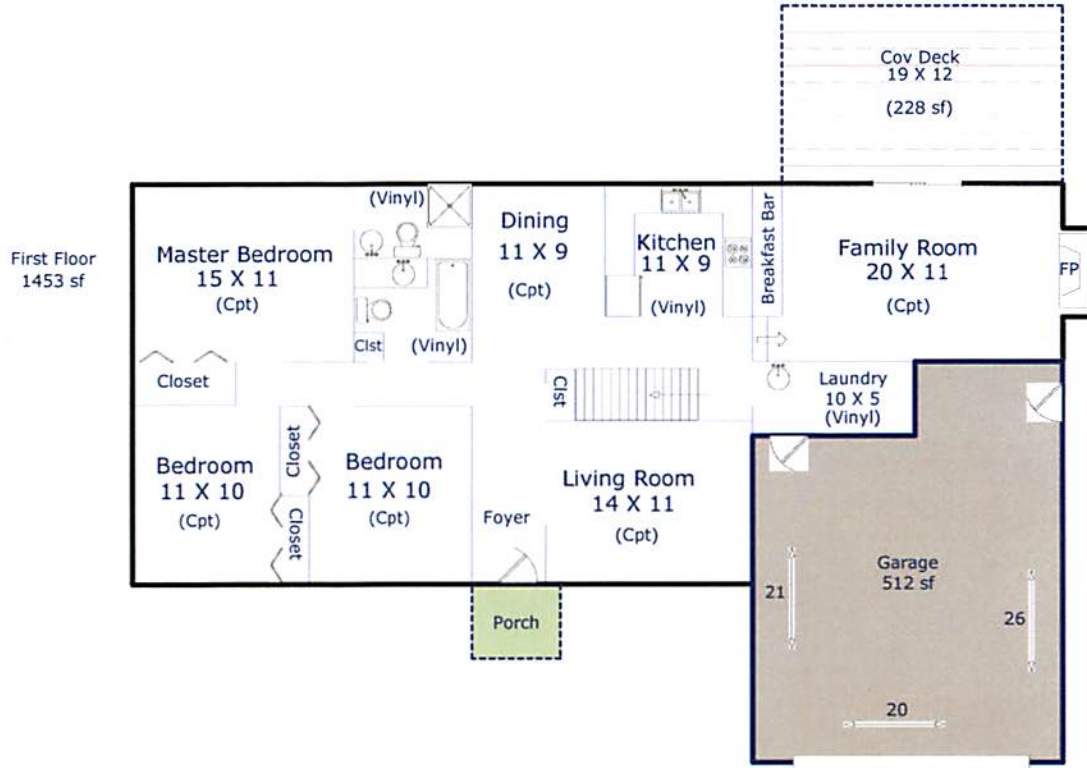

1621 37th Ave
Greeley, CO 80634

Total Sq. Ft: 2587
Total finished Sq. Ft: 2451
Finished sf without basement: 1453
Basement Sq. Ft: 1134
Basement finish: 998 (88%)

Nancy Henry
Certified Residential Appraiser
4/18/17

*Scope of work included