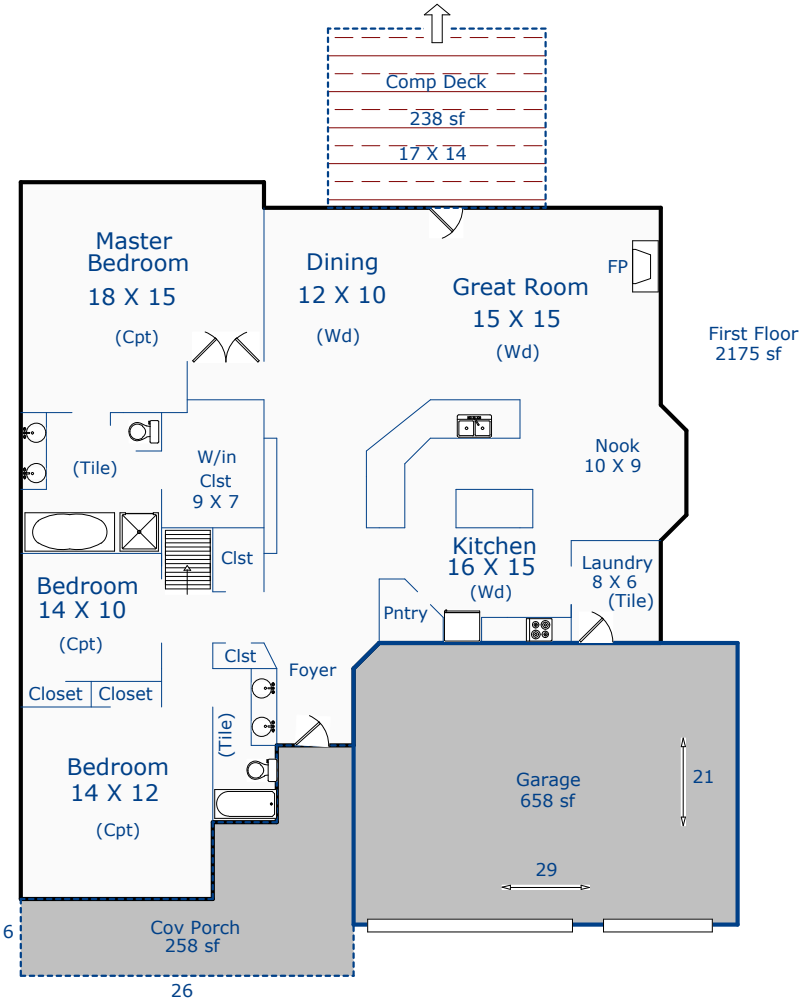

219 Bittern Dr
 Johnstown, CO 80534

Total Sq. Ft: 4293
 Total finished Sq. Ft: 2705
 Total sf without basement: 2175
 Basement Sq. Ft: 2118
 Basement finish: 530 (25%)

Basement
2118 sf

Nancy Henry
 Certified Residential Appraiser
 1/24/17

*Scope of work included