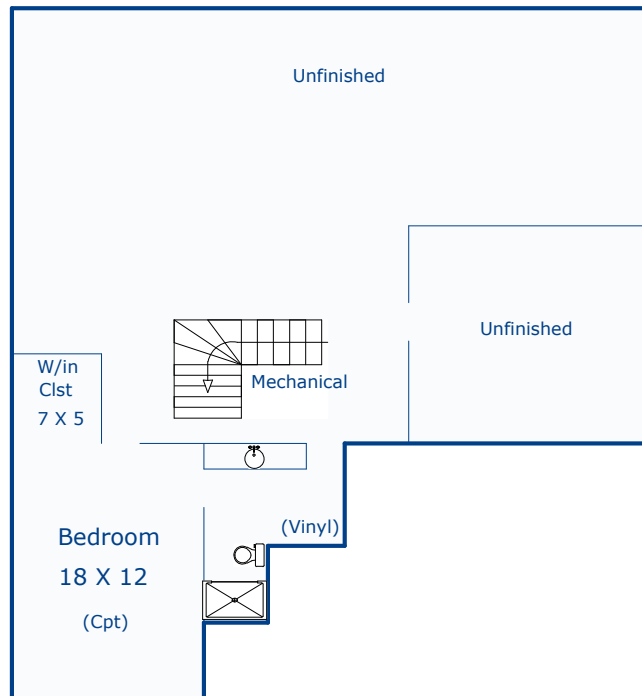

219 Bittern Dr
 Johnstown, CO 80534

Total Sq. Ft: 4293
 Total finished Sq. Ft: 2705
 Total sf without basement: 2175
 Basement Sq. Ft: 2118
 Basement finish: 530 (25%)

Basement
2118 sf

Nancy Henry
 Certified Residential Appraiser
 1/24/17

*Scope of work included