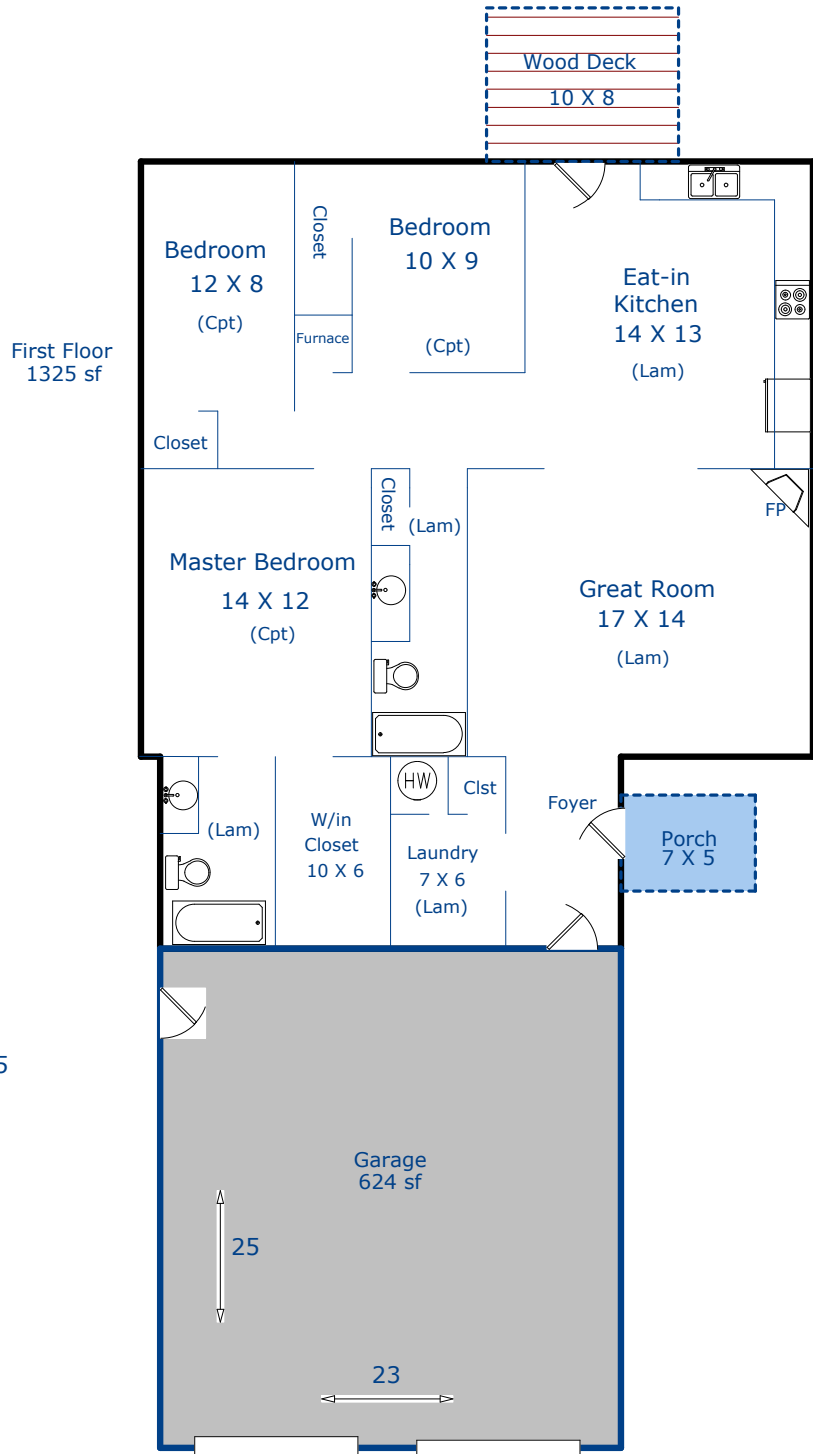

462 S Carriage Dr
Milliken, CO 80543

Total Sq. Ft: 1325
Total finished Sq. Ft: 1325
No Basement

Nancy Henry
Certified Residential Appraiser
12/2/16
*Scope of work included