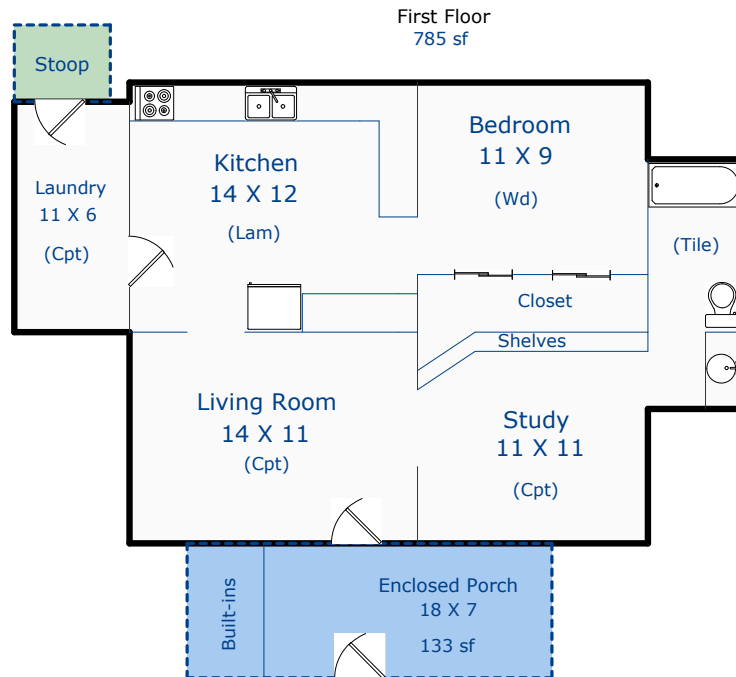

535 W 3rd St
Loveland, CO 80537

Studio
280 sf
20 X 14

Total Sq. Ft: 1065
Total finished Sq. Ft: 1065
No Basement

Nancy Henry
Certified Residential Appraiser
9/12/16

*Scope of work included