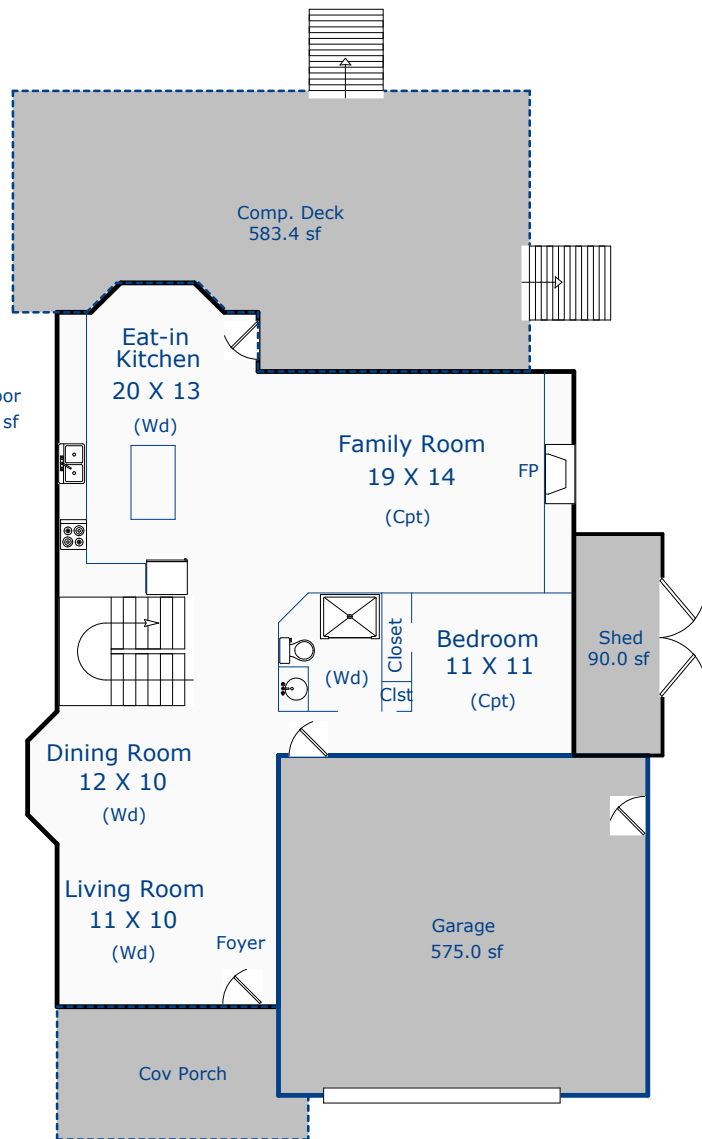

2287 Black Duck Ave
Johnstown, CO 80534

Total Sq. Ft: 3999
Total finished Sq. Ft: 3841
Total sf w/out basement: 2780
Basement Sq. Ft: 1219
Basement finish: 1061 (87%)

First Floor
1247.4 sf

Second Floor
1532.2 sf

Basement
1219.4 sf

Nancy Henry
Certified Residential Appraiser
05/02/2013

*Scope of work included