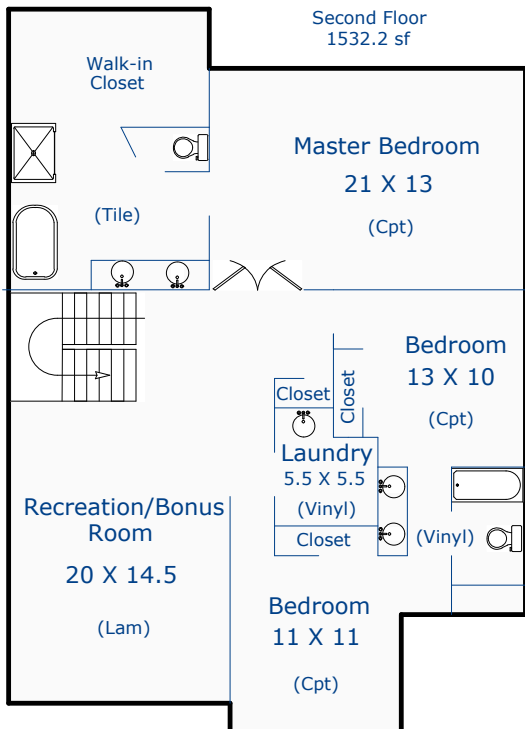

2287 Black Duck Ave
Johnstown, CO 80534

Total Sq. Ft: 3999
Total finished Sq. Ft: 3841
Total sf w/out basement: 2780
Basement Sq. Ft: 1219
Basement finish: 1061 (87%)

First Floor
1247.4 sf

Second Floor
1532.2 sf

Basement
1219.4 sf

Nancy Henry
Certified Residential Appraiser
05/02/2013

*Scope of work included