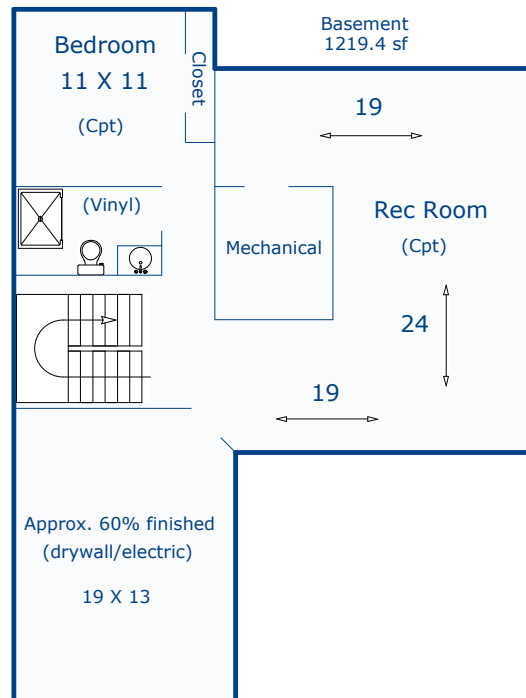

2287 Black Duck Ave
Johnstown, CO 80534

Total Sq. Ft: 3999
Total finished Sq. Ft: 3841
Total sf w/out basement: 2780
Basement Sq. Ft: 1219
Basement finish: 1061 (87%)

First Floor
1247.4 sf

Second Floor
1532.2 sf

Basement
1219.4 sf

Nancy Henry
Certified Residential Appraiser
05/02/2013

*Scope of work included