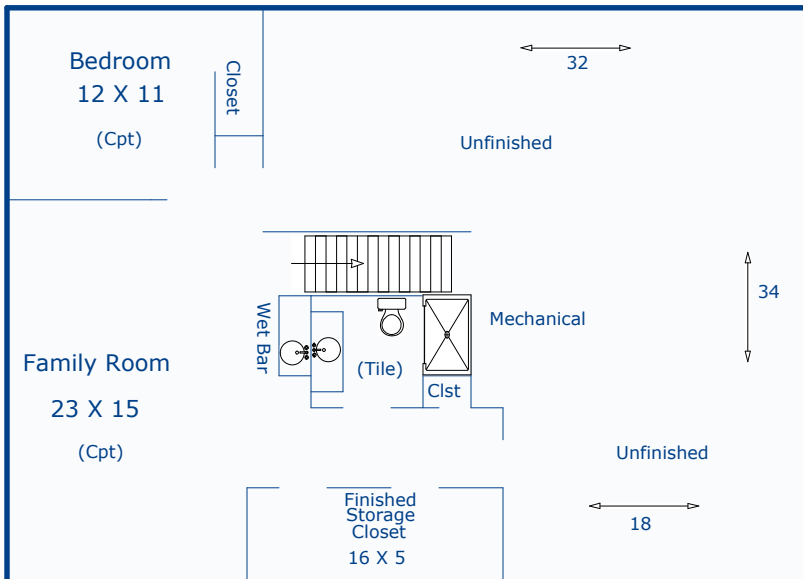

128 Muscovy Ln
 Johnstown, CO 80534

Basement
1800 sf

Nancy Henry
 Certified Residential Appraiser
 3/22/16

*Scope of work included