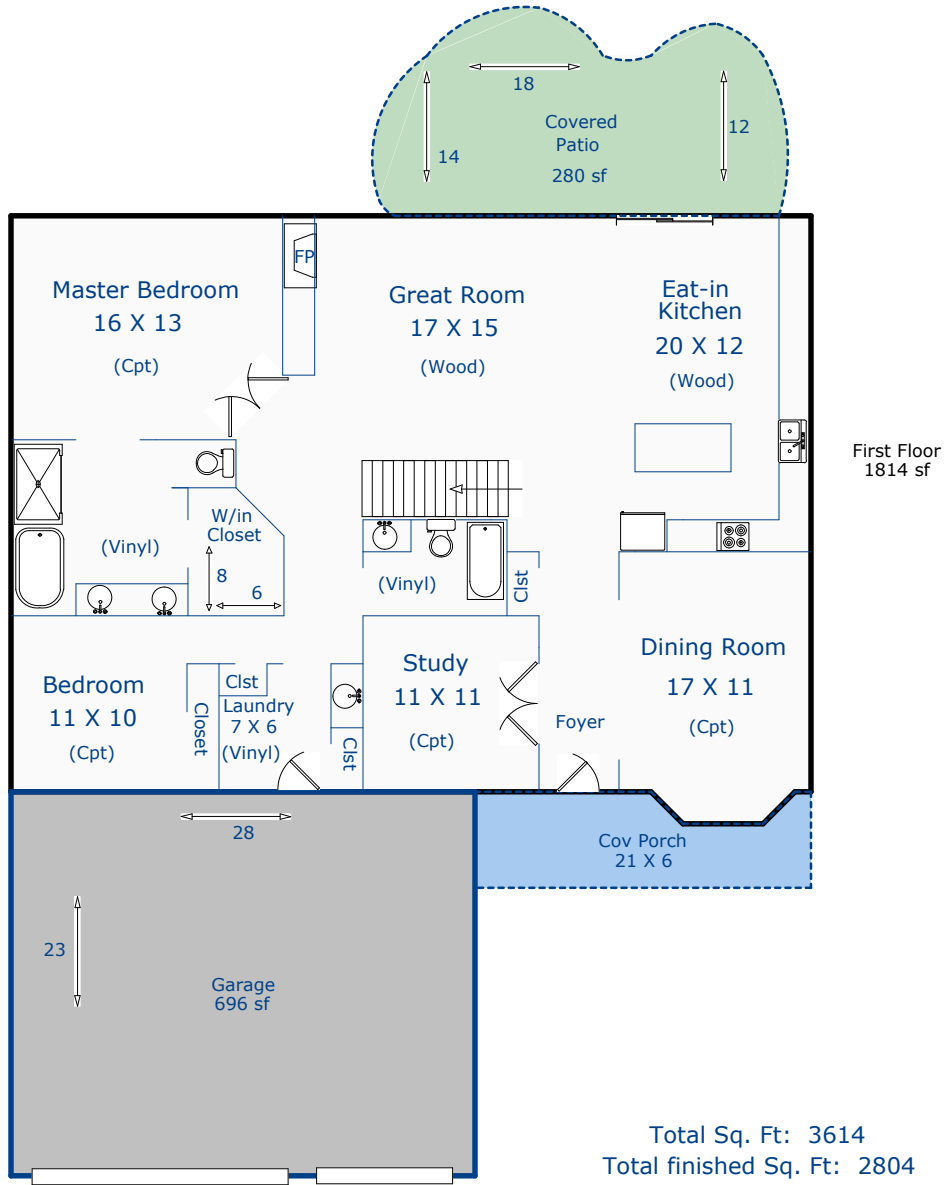

128 Muscovy Ln
 Johnstown, CO 80534

Basement
1800 sf

Nancy Henry
 Certified Residential Appraiser
 3/22/16

*Scope of work included