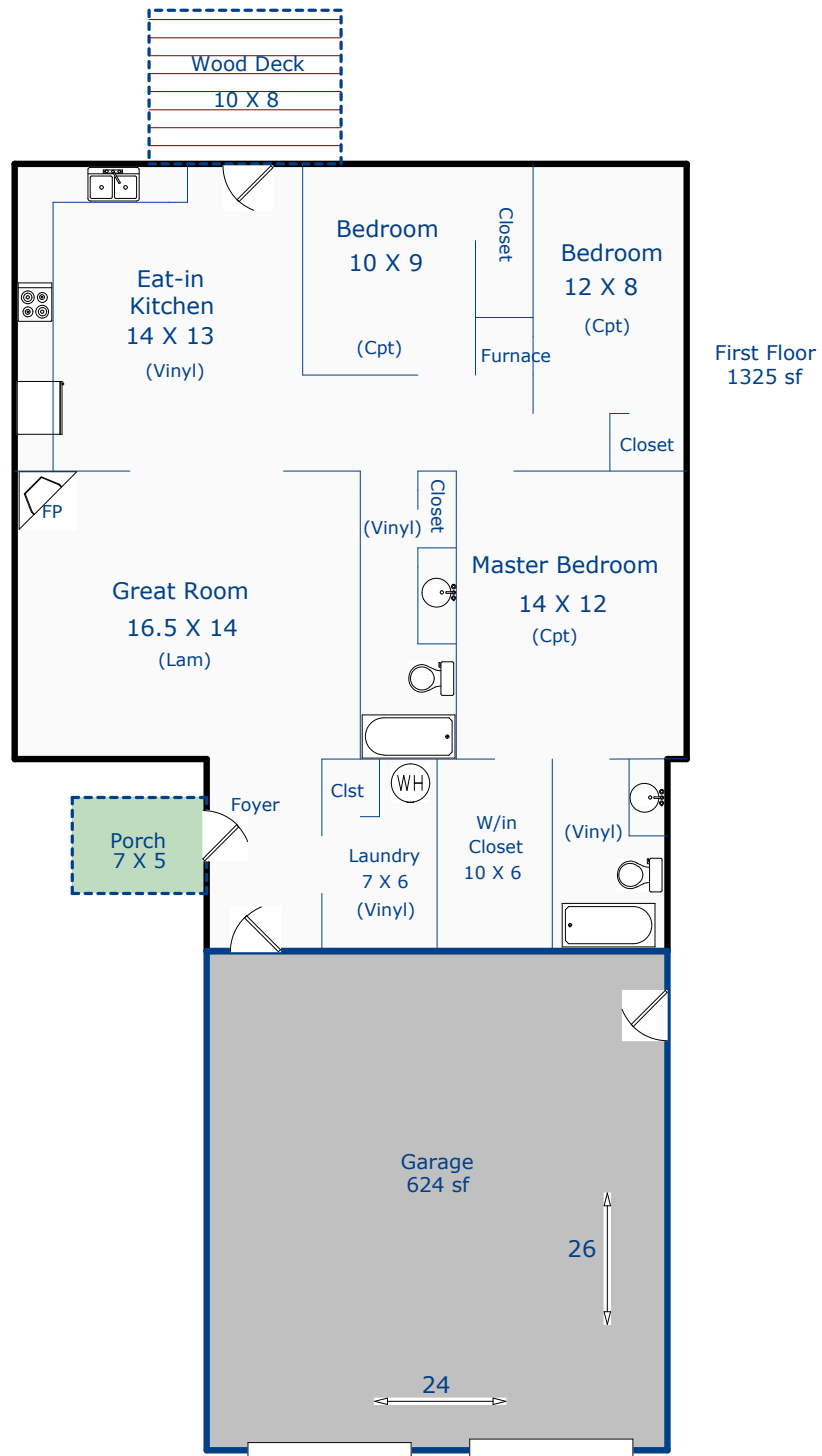

482 Carriage Dr
Milliken, CO 80543

Total Sq. Ft: 1325
Total finished Sq. Ft: 1325
No Basement