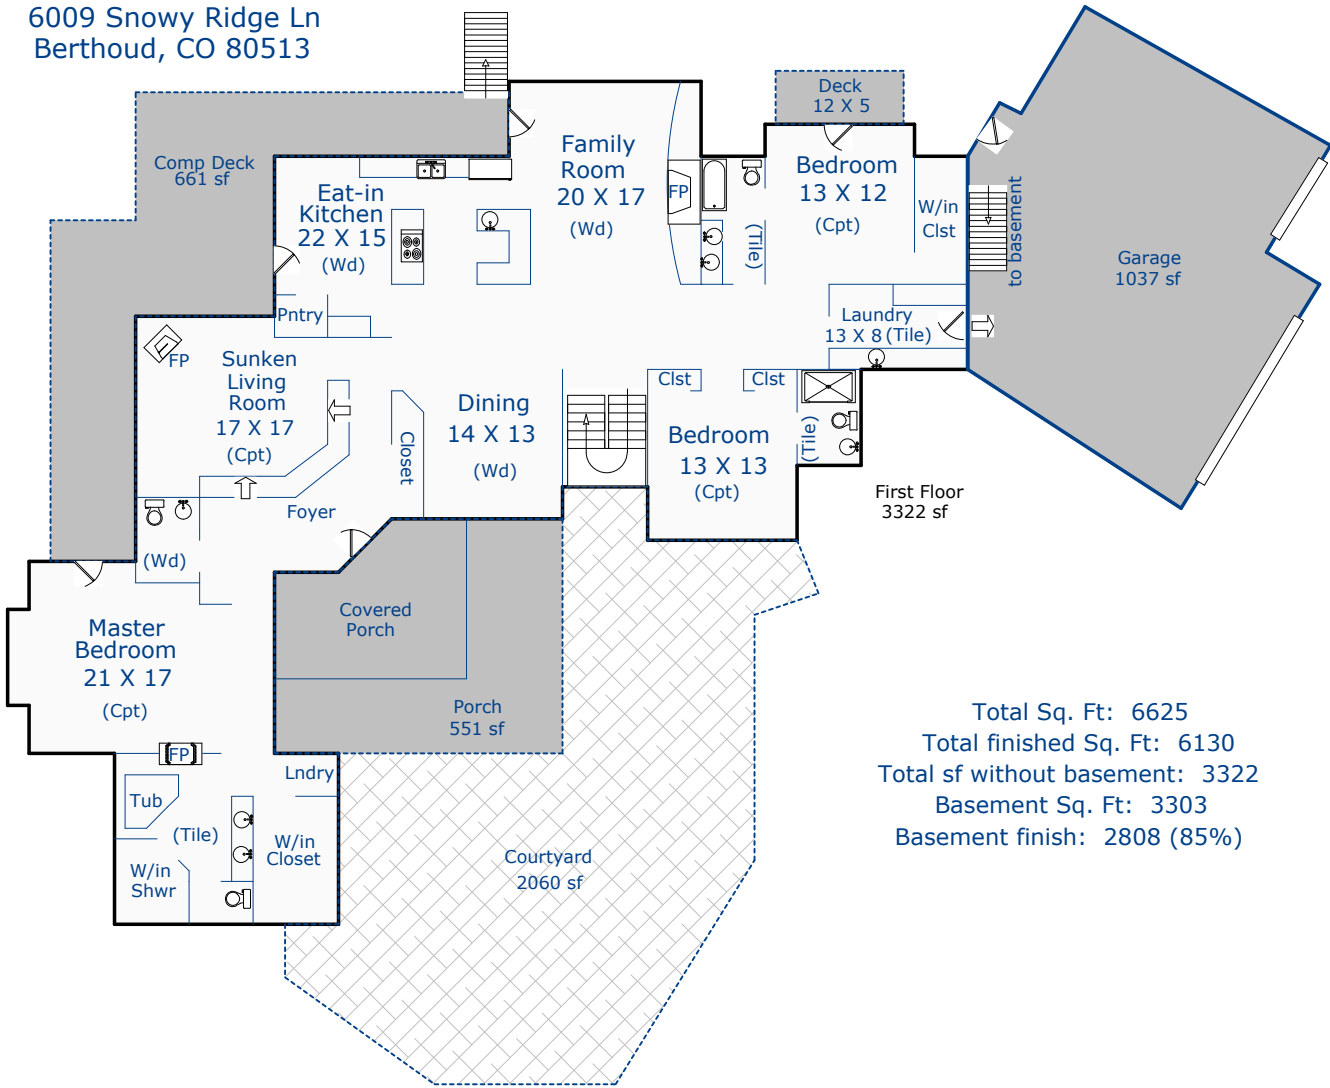

6009 Snowy Ridge Ln  
 Berthoud, CO 80513

Total Sq. Ft: 6625  
 Total finished Sq. Ft: 6130  
 Total sf without basement: 3322  
 Basement Sq. Ft: 3303  
 Basement finish: 2808 (85%)

Nancy Henry  
 Certified Residential Appraiser  
 3/20/15  
 \*Scope of work included