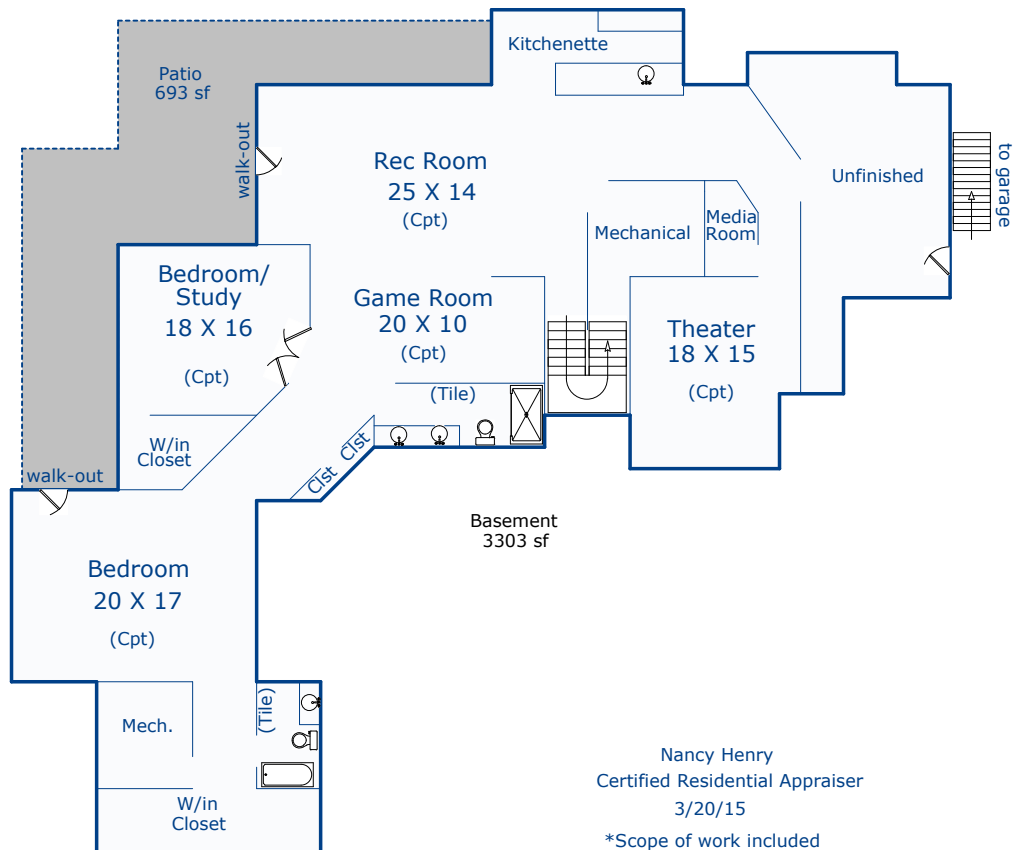

6009 Snowy Ridge Ln  
 Berthoud, CO 80513

Total Sq. Ft: 6625  
 Total finished Sq. Ft: 6130  
 Total sf without basement: 3322  
 Basement Sq. Ft: 3303  
 Basement finish: 2808 (85%)

Nancy Henry  
 Certified Residential Appraiser  
 3/20/15  
 \*Scope of work included