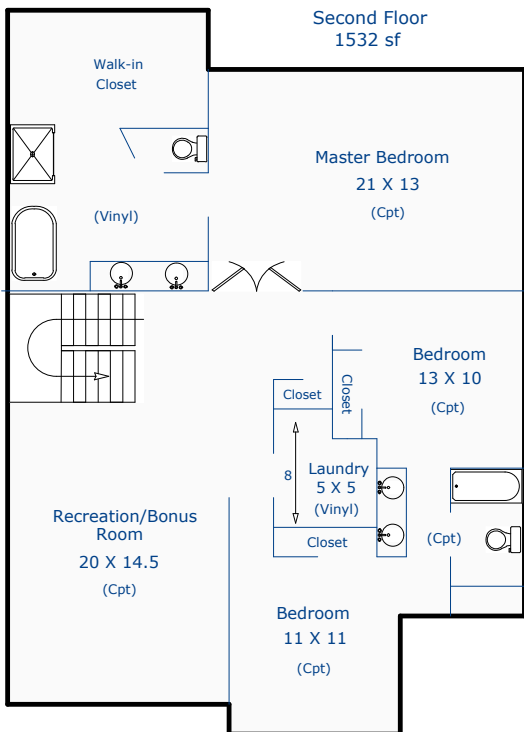

2756 Aylesbury Way
Johnstown, CO 80534

Total Sq. Ft: 4004
Total finished Sq. Ft: 2785
Total sf w/out basement: 2785
Basement Sq. Ft: 1219
Basement finish: 0

First Floor
1253 sf

Second Floor
1532 sf

Basement
1219 sf