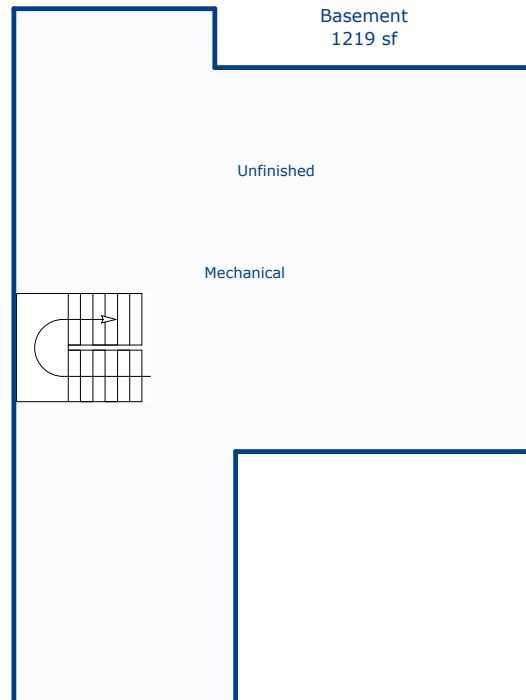

2756 Aylesbury Way
Johnstown, CO 80534

Total Sq. Ft: 4004
Total finished Sq. Ft: 2785
Total sf w/out basement: 2785
Basement Sq. Ft: 1219
Basement finish: 0

First Floor
1253 sf

Second Floor
1532 sf

Basement
1219 sf