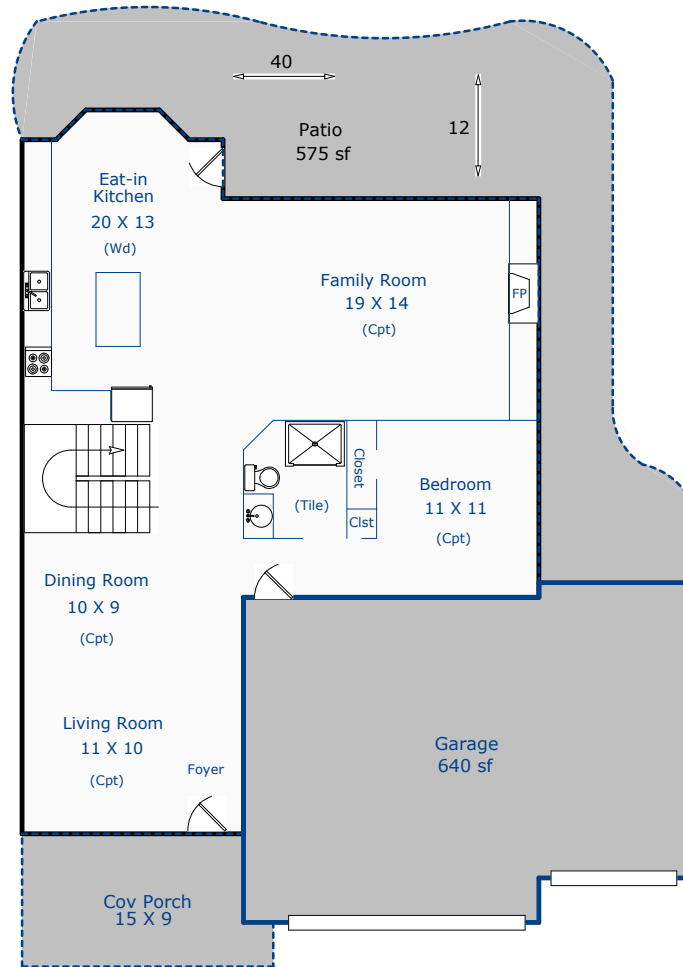

2756 Aylesbury Way
Johnstown, CO 80534

Total Sq. Ft: 4004
Total finished Sq. Ft: 2785
Total sf w/out basement: 2785
Basement Sq. Ft: 1219
Basement finish: 0

First Floor
1253 sf

Second Floor
1532 sf

Basement
1219 sf