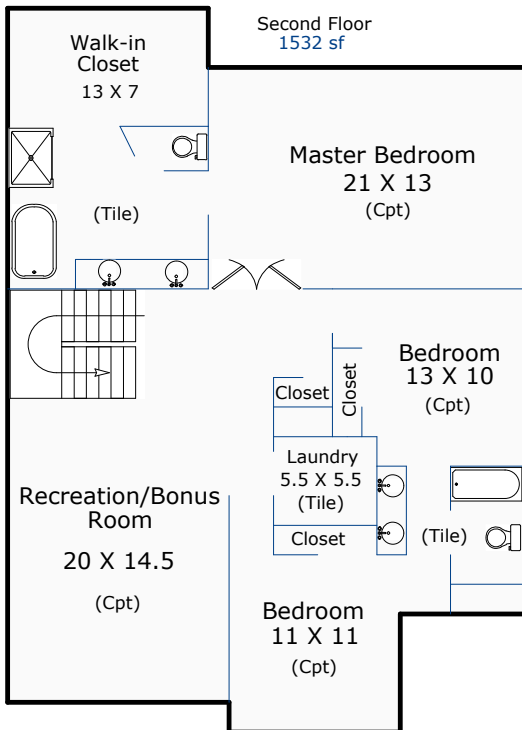

213 Bittern Dr
Johnstown, CO 80534

Total Sq. Ft: 3744
 Total finished Sq. Ft: 2652
 Total sf w/out basement: 2652
 Basement Sq. Ft: 1092
 Basement finish: 0

First Floor
1120 sf

Second Floor
1532 sf

Basement
1092 sf