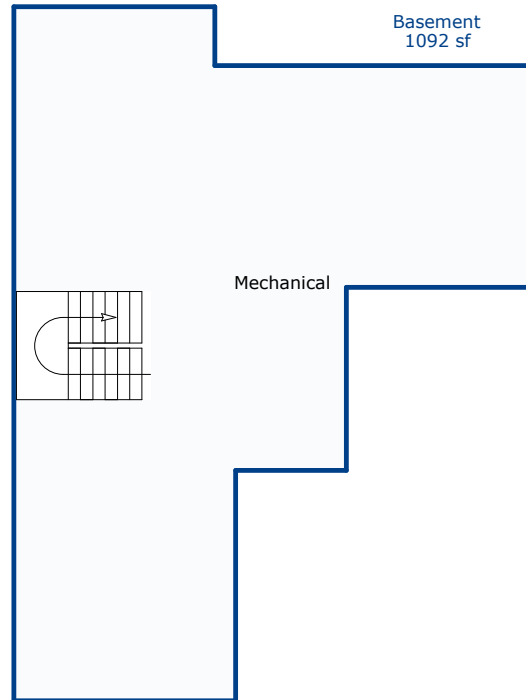

213 Bittern Dr
Johnstown, CO 80534

Total Sq. Ft: 3744
 Total finished Sq. Ft: 2652
 Total sf w/out basement: 2652
 Basement Sq. Ft: 1092
 Basement finish: 0

First Floor
1120 sf

Second Floor
1532 sf

Basement
1092 sf