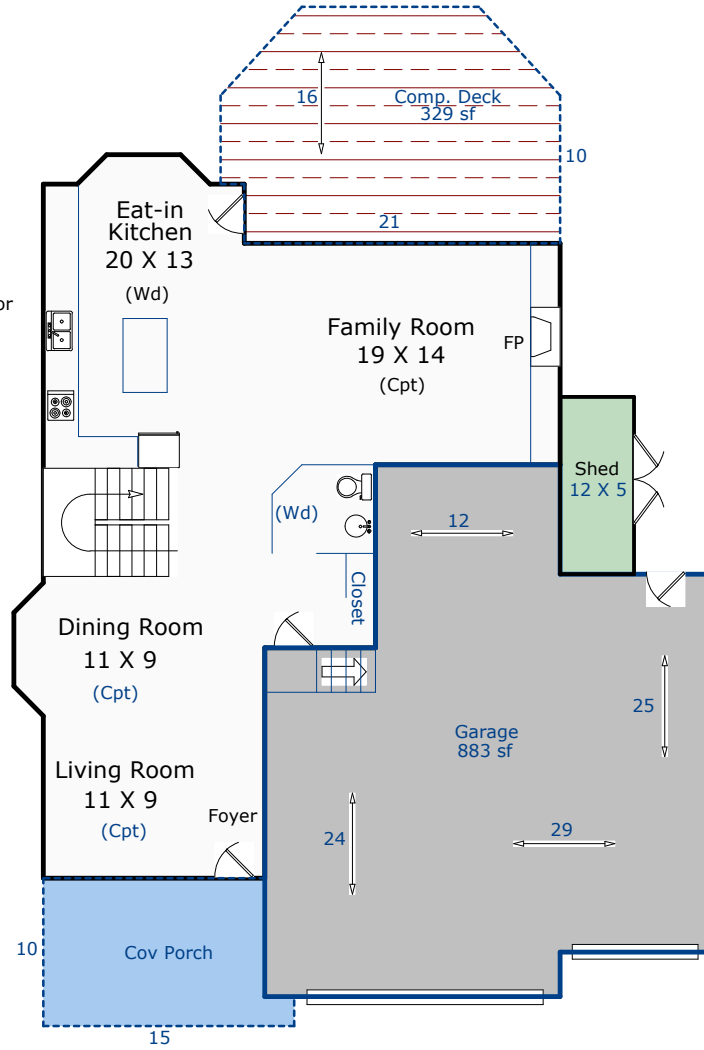

213 Bittern Dr
Johnstown, CO 80534

Total Sq. Ft: 3744
 Total finished Sq. Ft: 2652
 Total sf w/out basement: 2652
 Basement Sq. Ft: 1092
 Basement finish: 0

First Floor
1120 sf

Second Floor
1532 sf

Basement
1092 sf