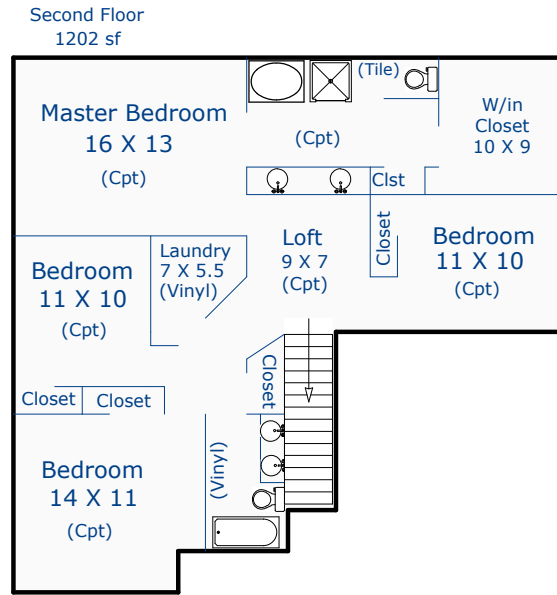

1817 Wood Duck Dr
Johnstown, CO 80534

Total Sq. Ft: 3636
Total finished Sq. Ft: 3576
Total sf without basement: 2436
Basement Sq. Ft: 1200
Basement finish: 1140 (95%)

Agent: Catherine Rogers

Nancy Henry
Certified Residential Appraiser
5/9/18

*Scope of work included