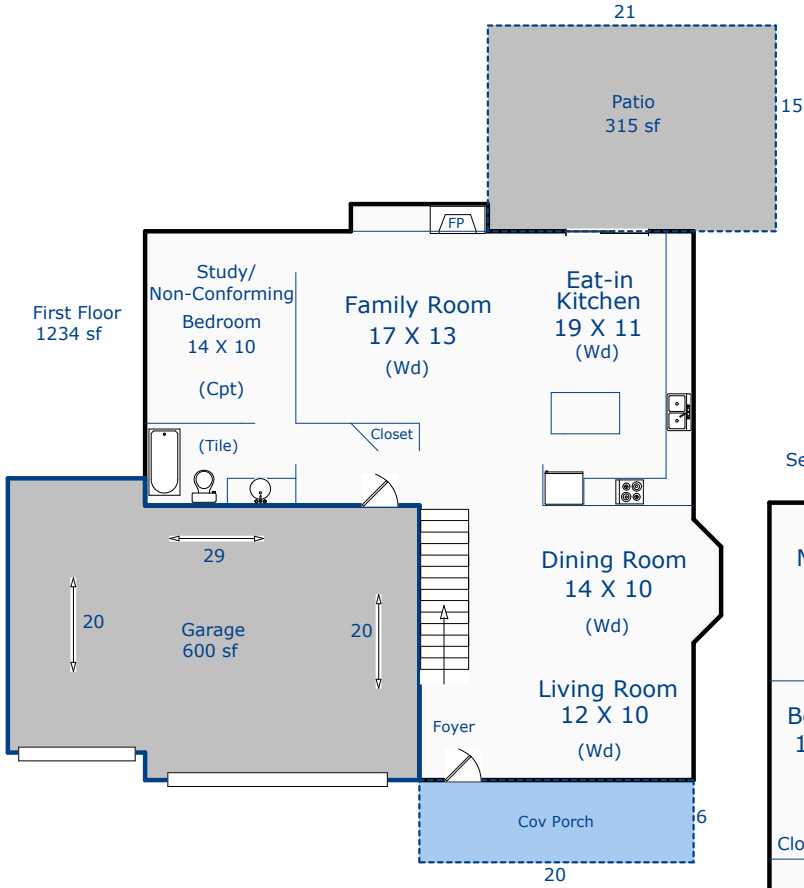

1817 Wood Duck Dr
Johnstown, CO 80534

Total Sq. Ft: 3636
Total finished Sq. Ft: 3576
Total sf without basement: 2436
Basement Sq. Ft: 1200
Basement finish: 1140 (95%)

Agent: Catherine Rogers

Nancy Henry
Certified Residential Appraiser
5/9/18

*Scope of work included