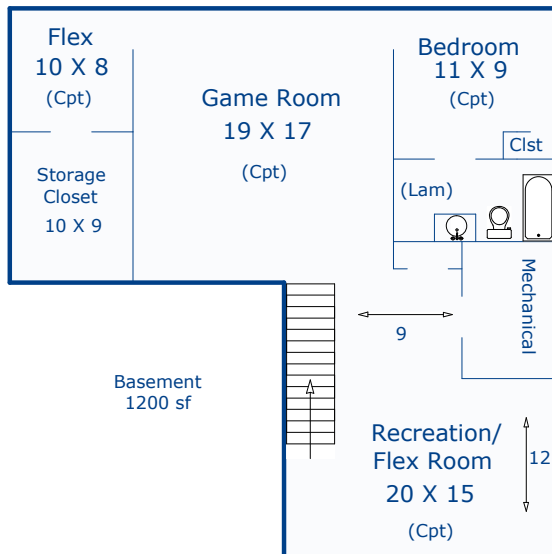

1817 Wood Duck Dr
Johnstown, CO 80534

Total Sq. Ft: 3636
Total finished Sq. Ft: 3576
Total sf without basement: 2436
Basement Sq. Ft: 1200
Basement finish: 1140 (95%)

Agent: Catherine Rogers

Nancy Henry
Certified Residential Appraiser
5/9/18

*Scope of work included