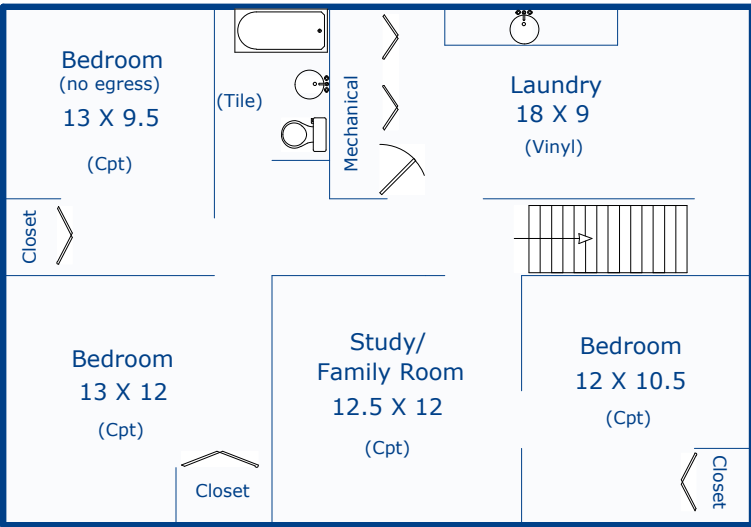

Total Sq. Ft: 2106
 Total finished Sq. Ft: 2106
 Finished sf without basement: 1053
 Basement Sq. Ft: 1053
 Basement finish: 1053 (100%)

Basement
 1053 sf

Nancy Henry
 Certified Residential Appraiser
 3/16/18

*Scope of work included