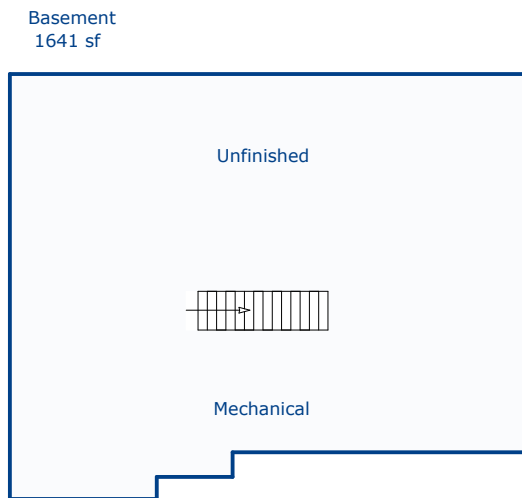

2750 Aylesbury Way
Johnstown, CO 80534

Total Sq. Ft: 5283
Total finished Sq. Ft: 3642
Finished sf w/out basement: 3642
Basement Sq. Ft: 1641
Basement finish: 0

Nancy Henry
Certified Residential Appraiser
9/18/17