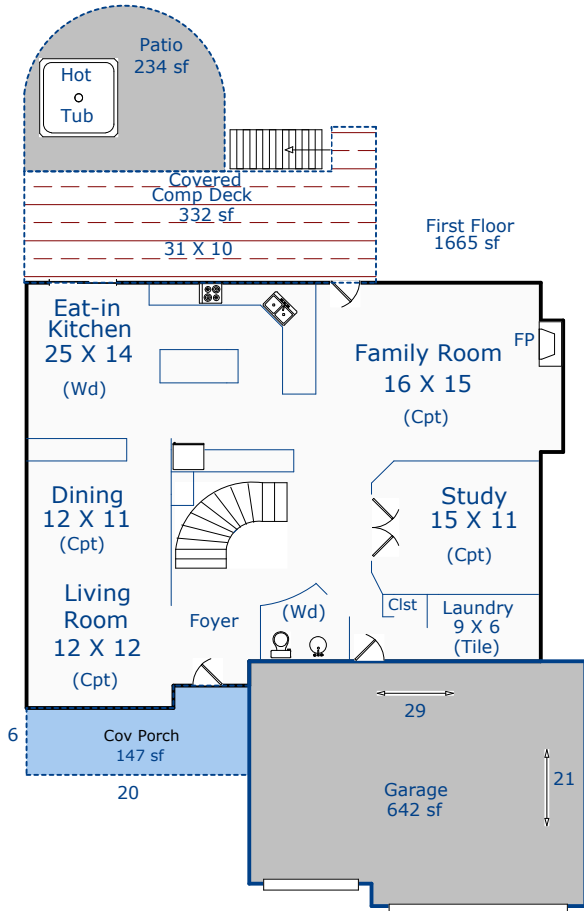

2750 Aylesbury Way
Johnstown, CO 80534

Total Sq. Ft: 5283
Total finished Sq. Ft: 3642
Finished sf w/out basement: 3642
Basement Sq. Ft: 1641
Basement finish: 0

Nancy Henry
Certified Residential Appraiser
9/18/17

*Scope of work included