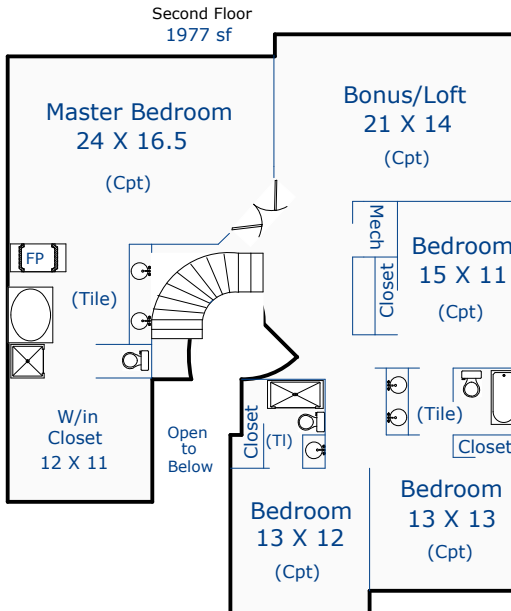

2750 Aylesbury Way
Johnstown, CO 80534

Total Sq. Ft: 5283
Total finished Sq. Ft: 3642
Finished sf w/out basement: 3642
Basement Sq. Ft: 1641
Basement finish: 0

Nancy Henry
Certified Residential Appraiser
9/18/17

*Scope of work included