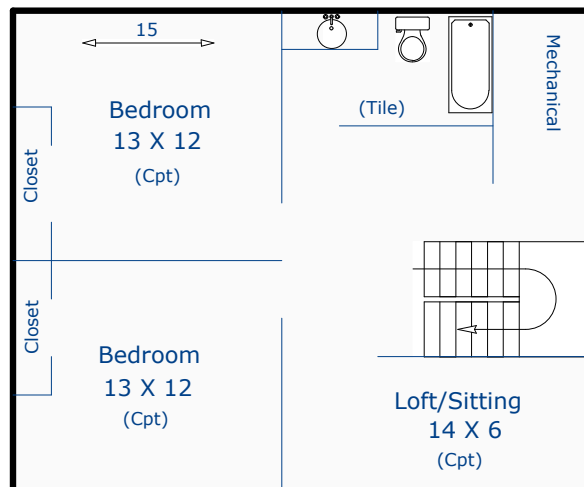

**Second Floor 750 sf**

Total Sq. Ft: 2060  
Total finished Sq. Ft: 2060  
Finished sf without basement: 2060  
No Basement

Nancy Henry  
Certified Residential Appraiser  
8/2/17

\*Scope of work included