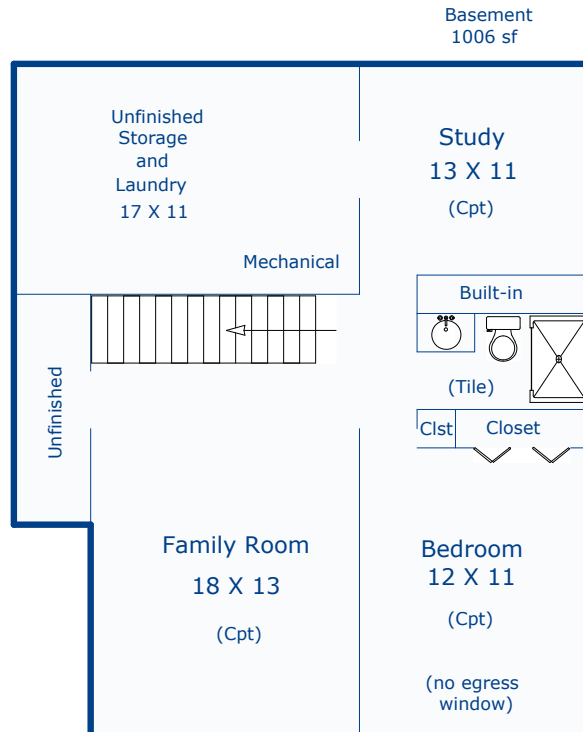

Total Sq. Ft: 2012  
(2156 with sunroom)

Total finished Sq. Ft: 1781  
(1925 with sunroom)

Finished sf without basement: 1006  
(1150 with sunroom)

Basement Sq. Ft: 1006  
Basement finish: 775 (77%)

Nancy Henry  
Certified Residential Appraiser  
7/12/17

\*Scope of work included