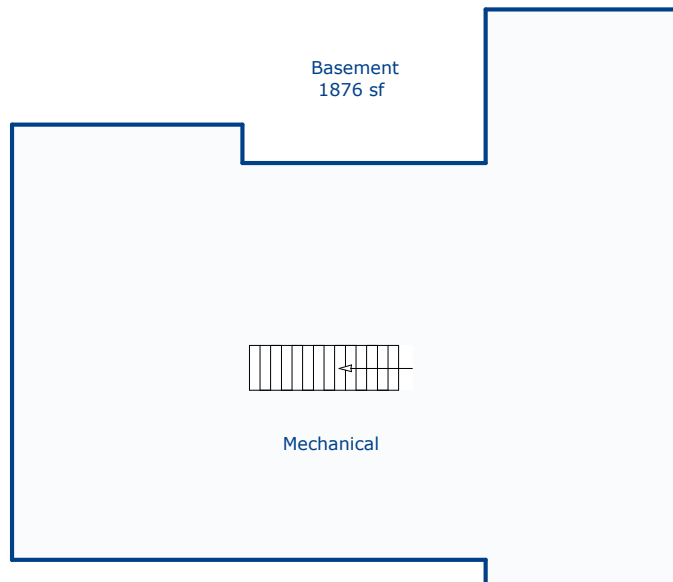

Total Sq. Ft: 5006
 Total finished Sq. Ft: 3130
 Finished sf without basement: 3130
 Basement Sq. Ft: 1876
 Basement finish: 0

Nancy Henry
 Certified Residential Appraiser
 4/18/17

*Scope of work included