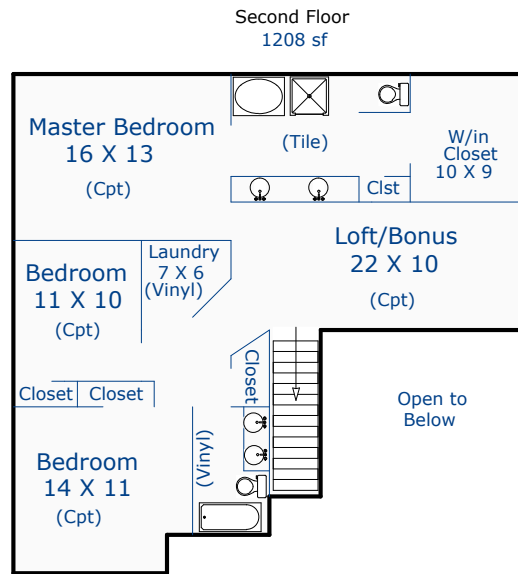

2357 Black Duck Ave  
Johnstown, CO 80534

Total Sq. Ft: 3628  
Total finished Sq. Ft: 2428  
Total sf without basement: 2428  
Basement Sq. Ft: 1200  
Basement finish: 0

Nancy Henry  
Certified Residential Appraiser  
5/11/17