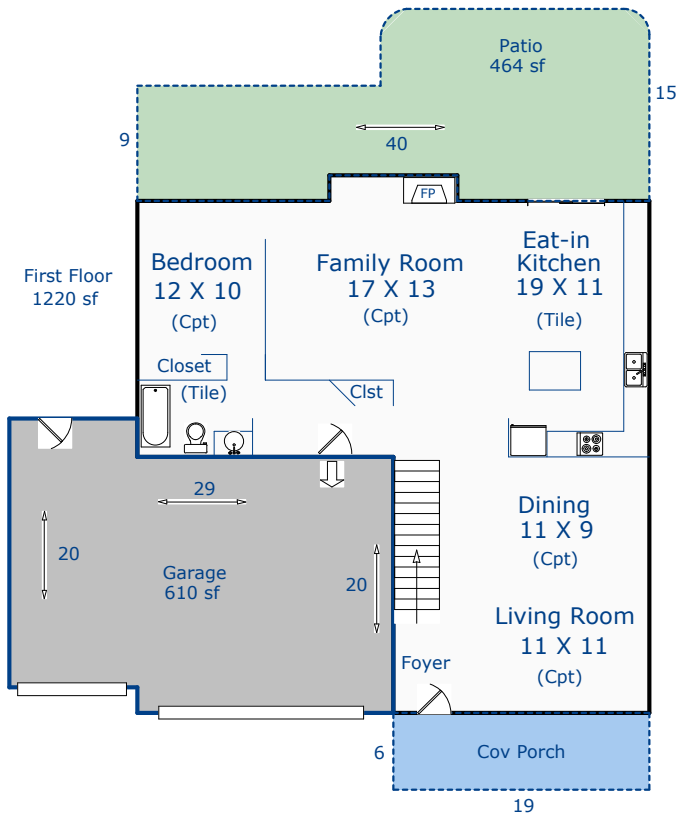

2357 Black Duck Ave  
Johnstown, CO 80534

Total Sq. Ft: 3628  
Total finished Sq. Ft: 2428  
Total sf without basement: 2428  
Basement Sq. Ft: 1200  
Basement finish: 0

Nancy Henry  
Certified Residential Appraiser  
5/11/17

\*Scope of work included