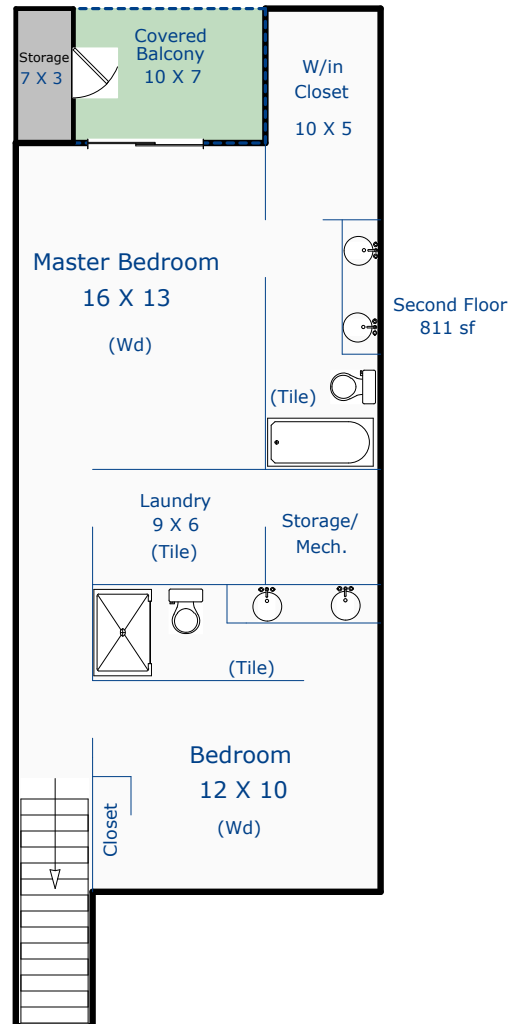

Total Sq. Ft: 1561  
Total finished Sq. Ft: 1561  
No Basement

Nancy Henry  
Certified Residential Appraiser  
5/11/17

\*Scope of work included