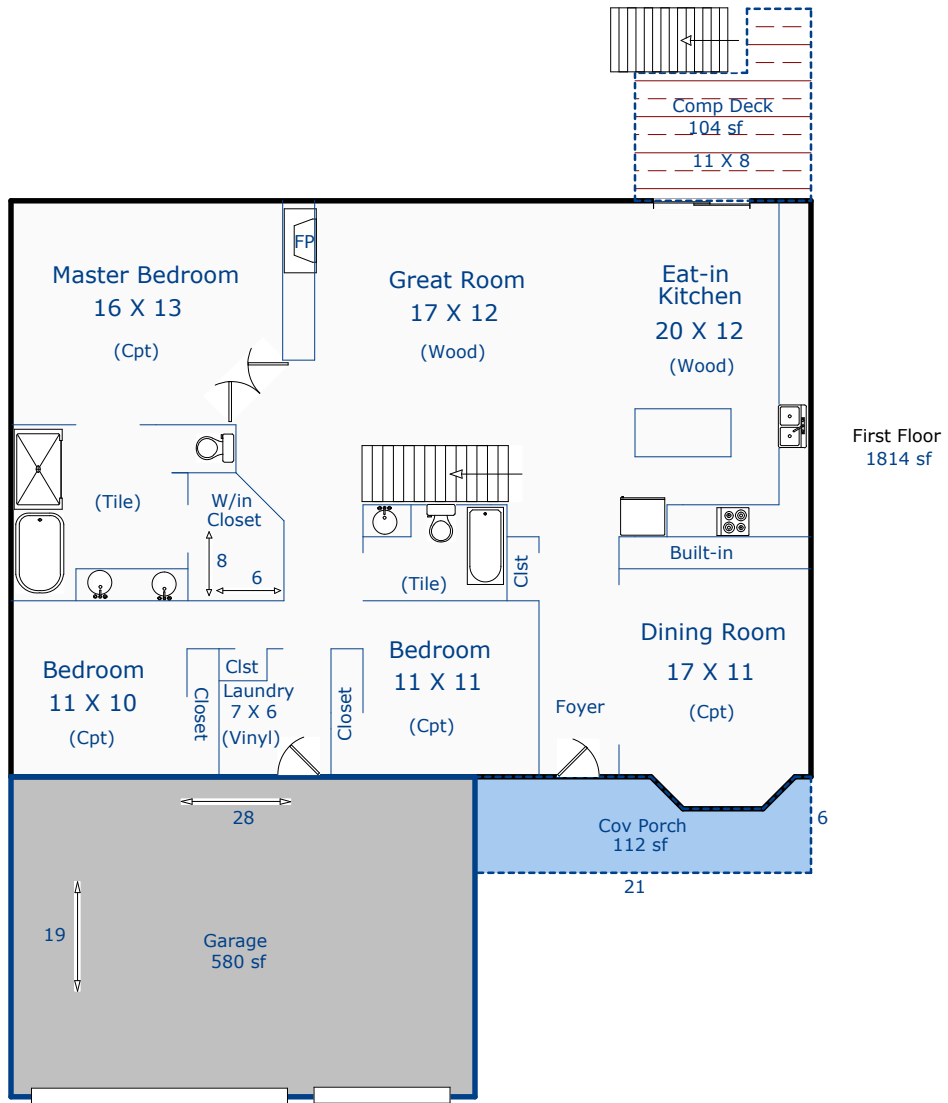

2726 Aylesbury Way
 Johnstown, CO 80534

First Floor
 1814 sf

Total Sq. Ft: 3614
 Total finished Sq. Ft: 1814
 Total finished without basement: 1814
 Basement Sq. Ft: 1800
 Basement finish: 0

Basement
 1800 sf