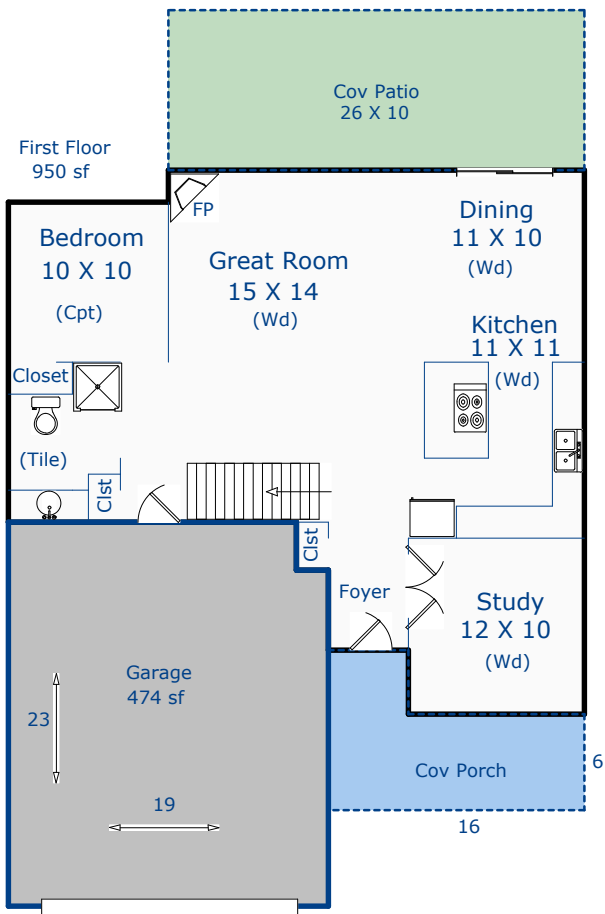

2694 White Wing Rd
Johnstown, CO 80534

Total Sq. Ft: 3124
 Total finished Sq. Ft: 2180
 Finished sf without basement: 2180
 Basement Sq. Ft: 944
 Basement finish: 0

Second Floor
1230 sf

Nancy Henry
 Certified Residential Appraiser
 10/21/16

*Scope of work included