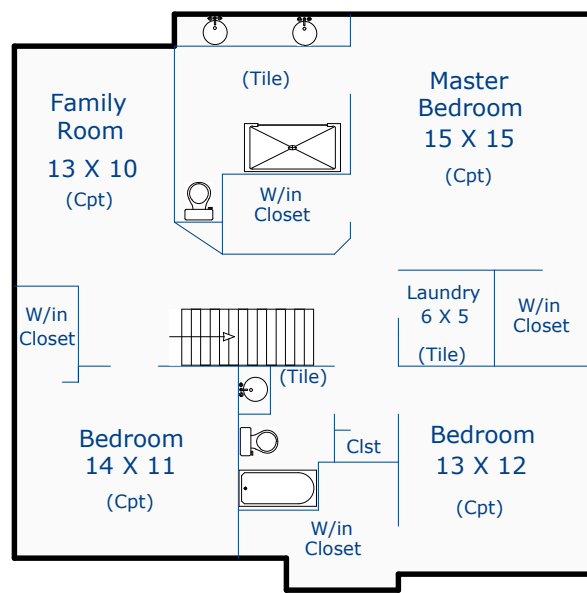

2694 White Wing Rd
Johnstown, CO 80534

Total Sq. Ft: 3124
 Total finished Sq. Ft: 2180
 Finished sf without basement: 2180
 Basement Sq. Ft: 944
 Basement finish: 0

Second Floor
1230 sf

Nancy Henry
 Certified Residential Appraiser
 10/21/16

*Scope of work included