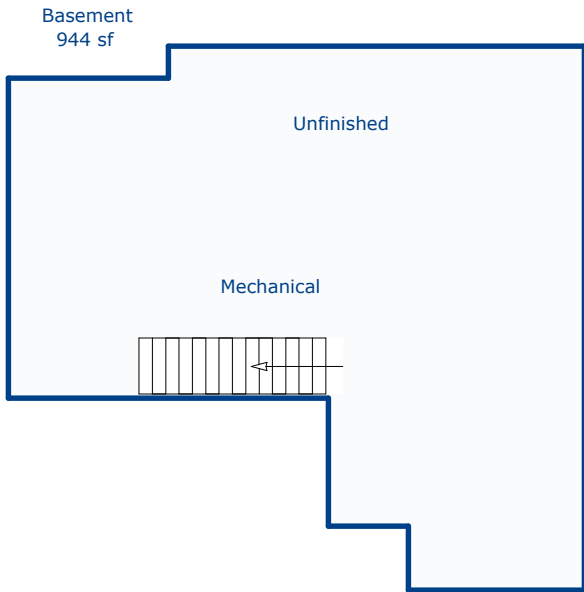

2694 White Wing Rd
Johnstown, CO 80534

Total Sq. Ft: 3124
 Total finished Sq. Ft: 2180
 Finished sf without basement: 2180
 Basement Sq. Ft: 944
 Basement finish: 0

Second Floor
1230 sf

Nancy Henry
 Certified Residential Appraiser
 10/21/16

*Scope of work included