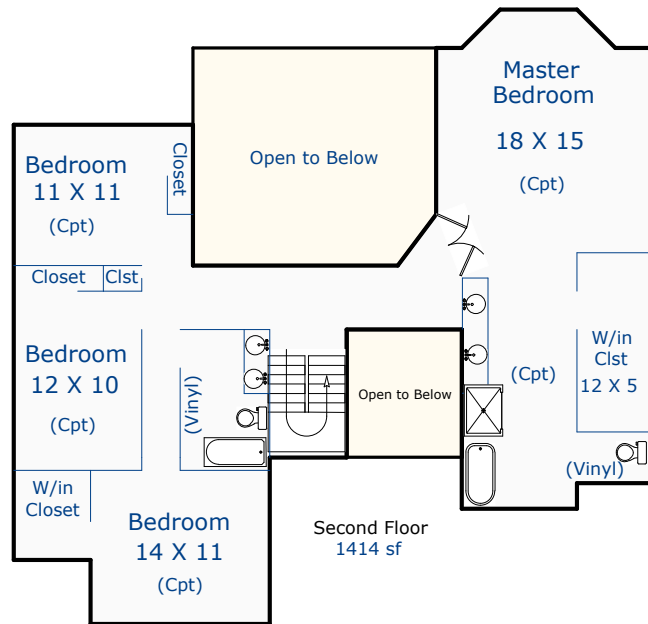

Total Sq. Ft: 4613
 Total finished Sq. Ft: 3036
 Finished sf without basement: 3036
 Basement Sq. Ft: 1577
 Basement finish: 0

Nancy Henry
 Certified Residential Appraiser
 9/8/16

*Scope of work included