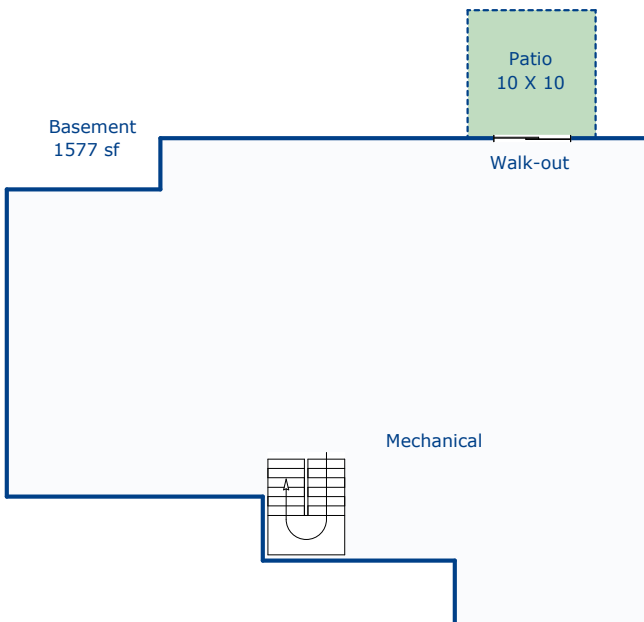

Total Sq. Ft: 4613
 Total finished Sq. Ft: 3036
 Finished sf without basement: 3036
 Basement Sq. Ft: 1577
 Basement finish: 0

Nancy Henry
 Certified Residential Appraiser
 9/8/16

*Scope of work included