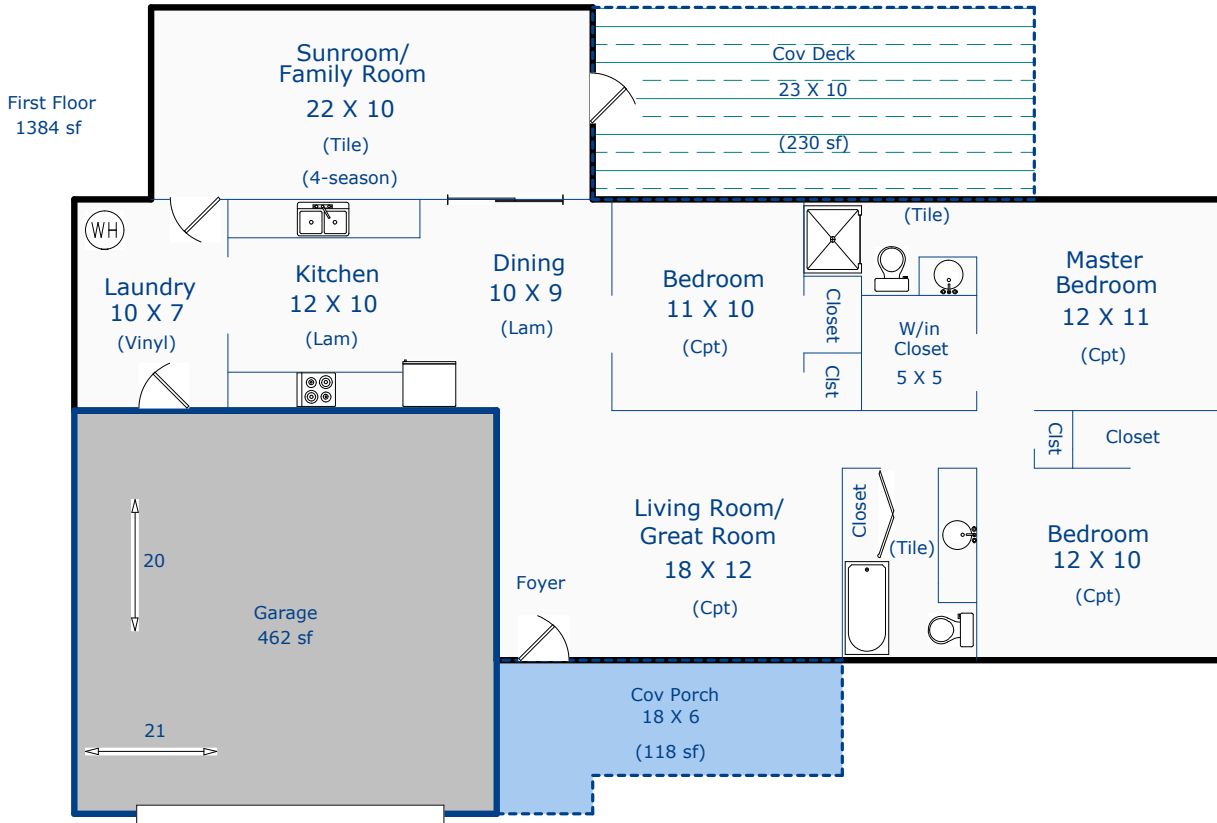

4108 10th St SW
Loveland, CO 80537

Total Sq. Ft: 1384
Total finished Sq. Ft: 1384
No Basement

Nancy Henry
Certified Residential Appraiser
8/15/16

*Scope of work included