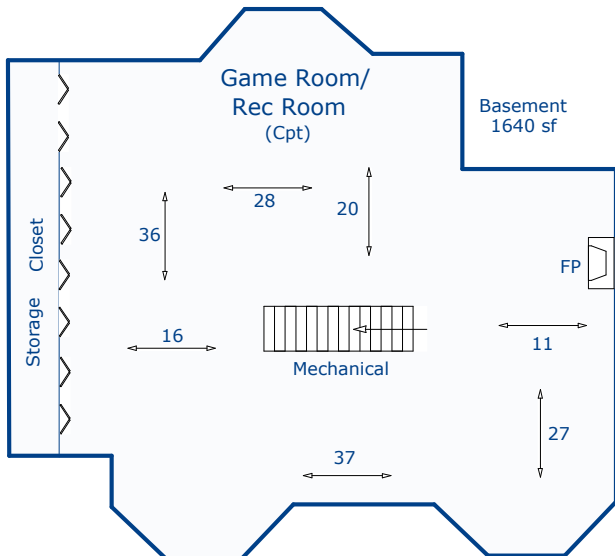

Total Sq. Ft: 4805  
 Total finished Sq. Ft: 4559  
 Finished sf without basement: 3165  
 Basement Sq. Ft: 1640  
 Basement finish: 1394 (85%)

Basement mostly  
finished except for ceiling  
(Cpt)

Nancy Henry  
 Certified Residential Appraiser  
 7/15/16