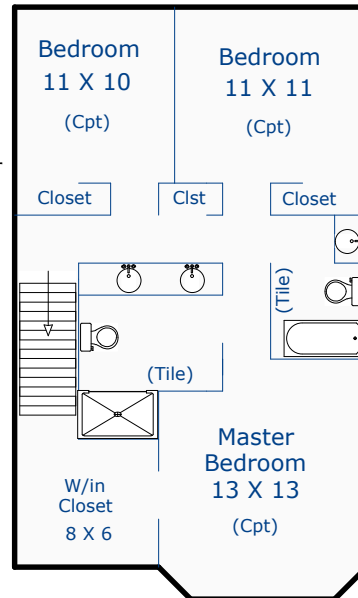

Total Sq. Ft: 2558
Total finished Sq. Ft: 1698
Finished sf without basement: 1698
Basement Sq. Ft: 860
Basement finish: 0

Second Floor
792 sf

Nancy Henry
Certified Residential Appraiser
4/26/16
*Scope of work included