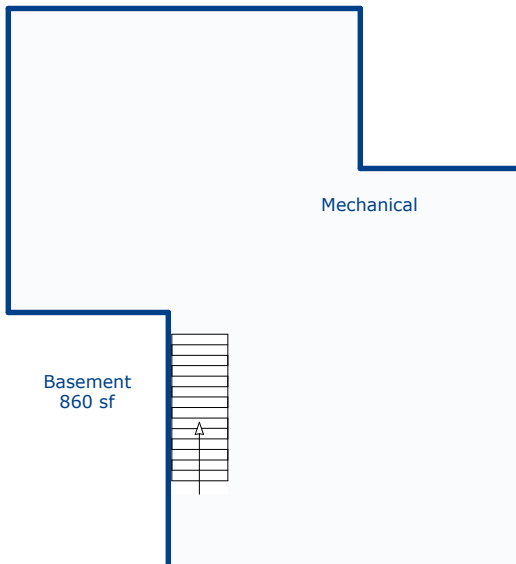

Total Sq. Ft: 2558
Total finished Sq. Ft: 1698
Finished sf without basement: 1698
Basement Sq. Ft: 860
Basement finish: 0

Second Floor
792 sf

Nancy Henry
Certified Residential Appraiser
4/26/16
*Scope of work included