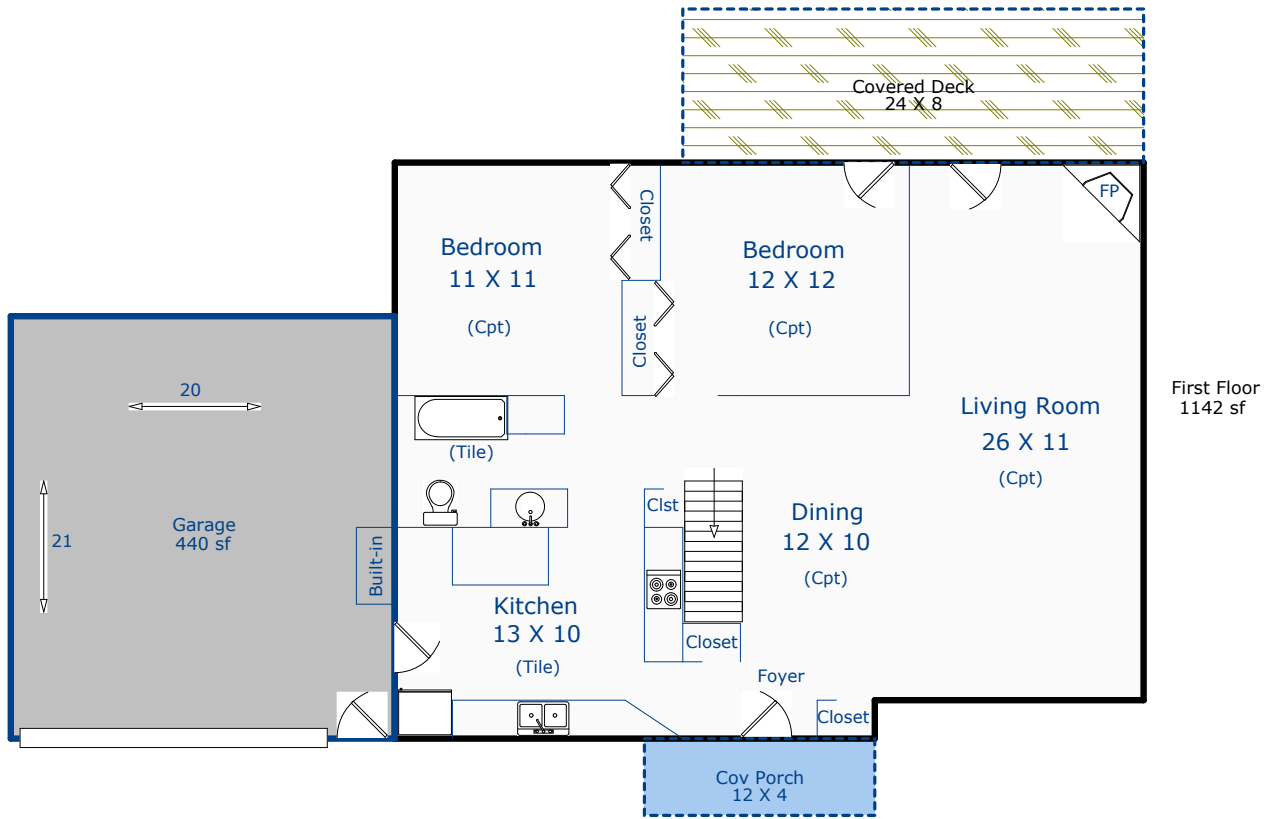

1822 15th Ave
Greeley, CO 80631

Total Sq. Ft: 2724
 Total finished Sq. Ft: 2284
 Finished sf without basement: 1142
 Basement Sq. Ft: 1582
 Basement finish: 1142 (72%)

Nancy Henry
 Certified Residential Appraiser
 3/8/16

*Scope of work included