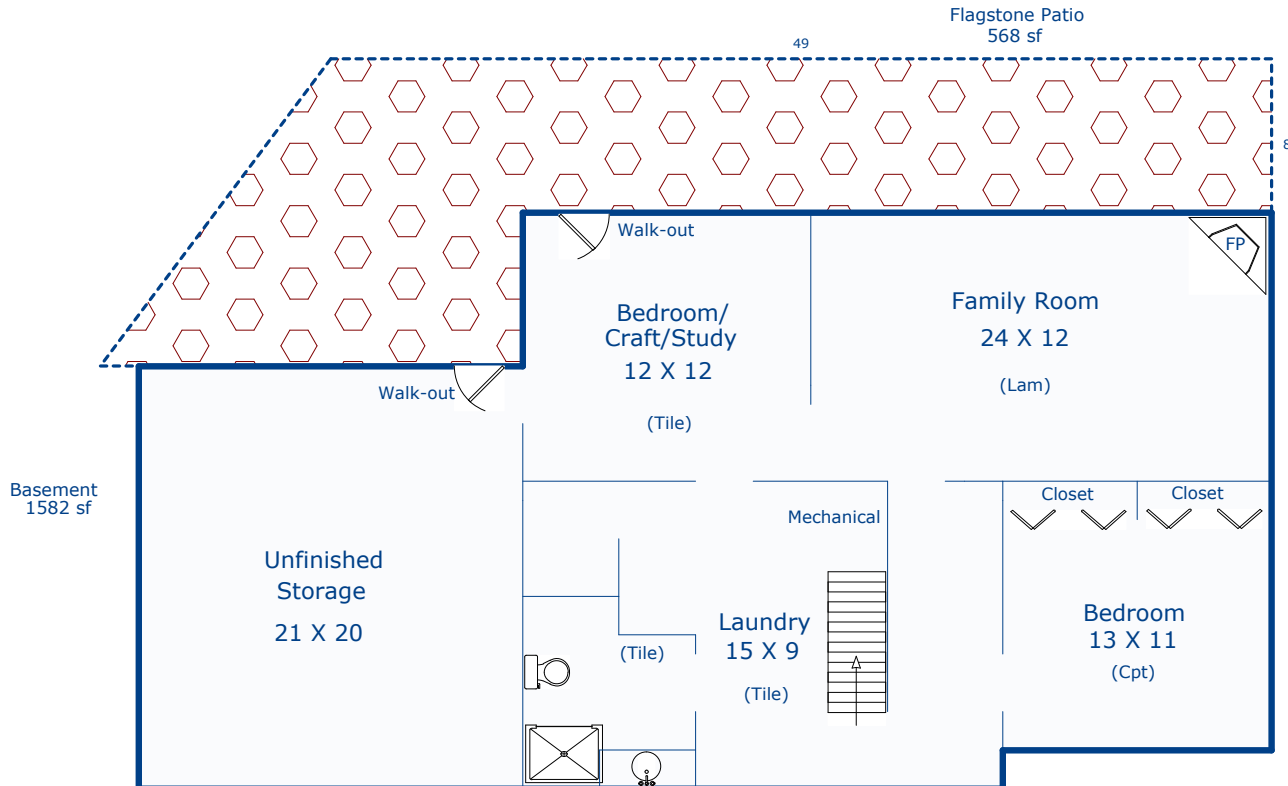

1822 15th Ave
Greeley, CO 80631

Total Sq. Ft: 2724
 Total finished Sq. Ft: 2284
 Finished sf without basement: 1142
 Basement Sq. Ft: 1582
 Basement finish: 1142 (72%)

Nancy Henry
 Certified Residential Appraiser
 3/8/16

*Scope of work included