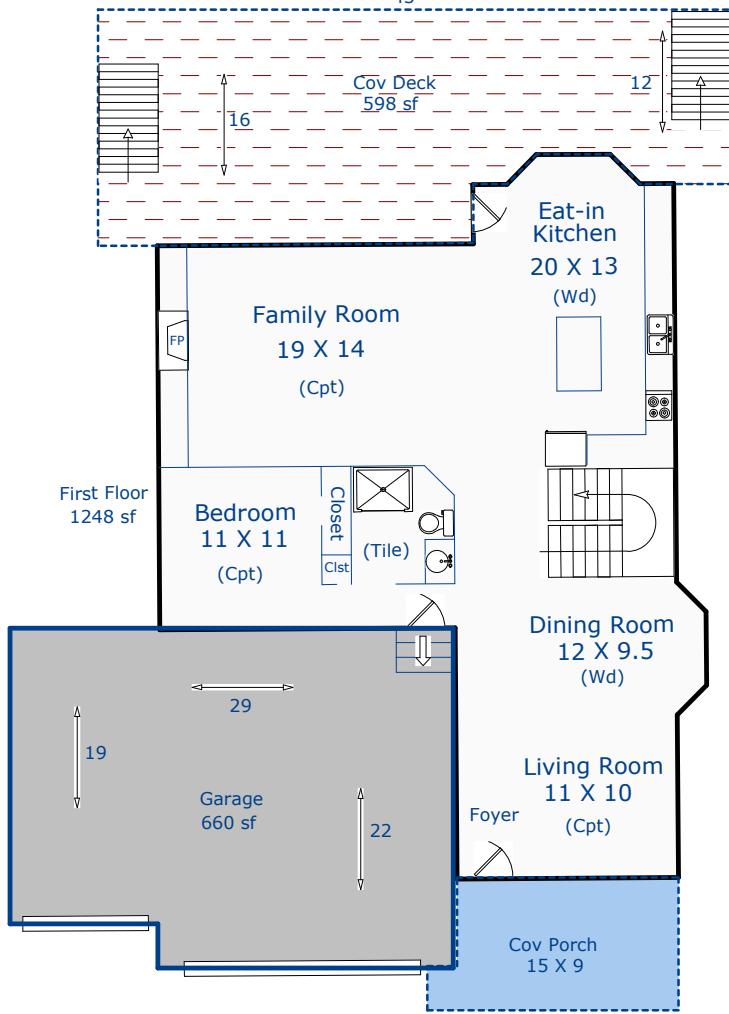

2738 Aylesbury Way  
Johnstown, CO 80534

43

Total Sq. Ft: 3999  
Total finished Sq. Ft: 2780  
Total sf w/out basement: 2780  
Basement Sq. Ft: 1219  
Basement finish: 0

Nancy Henry  
Certified Residential Appraiser  
9/1/15

\*Scope of work included