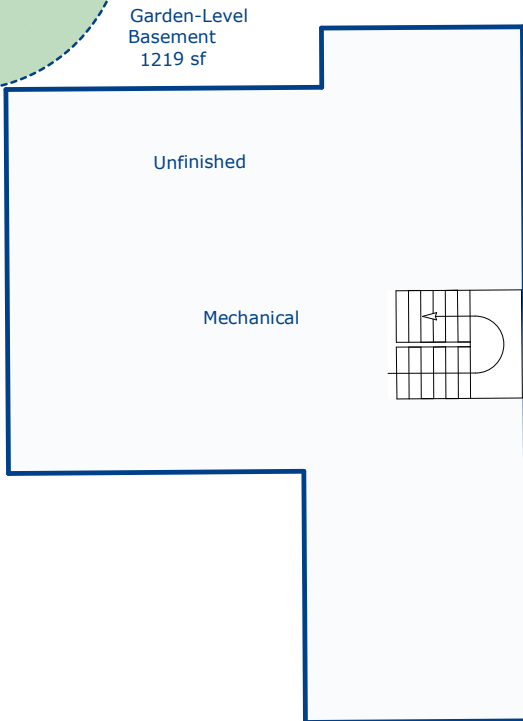

2738 Aylesbury Way  
Johnstown, CO 80534

43

Total Sq. Ft: 3999  
Total finished Sq. Ft: 2780  
Total sf w/out basement: 2780  
Basement Sq. Ft: 1219  
Basement finish: 0

Nancy Henry  
Certified Residential Appraiser  
9/1/15

\*Scope of work included