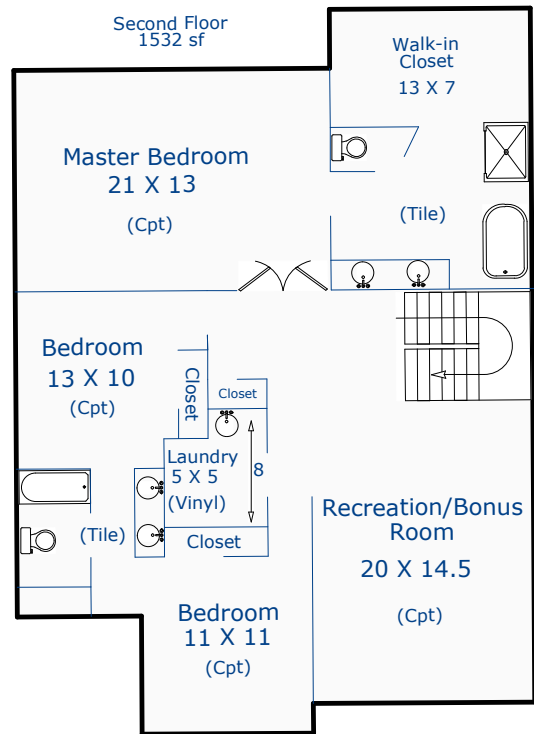

2738 Aylesbury Way  
Johnstown, CO 80534

43

Total Sq. Ft: 3999  
Total finished Sq. Ft: 2780  
Total sf w/out basement: 2780  
Basement Sq. Ft: 1219  
Basement finish: 0

Nancy Henry  
Certified Residential Appraiser  
9/1/15

\*Scope of work included